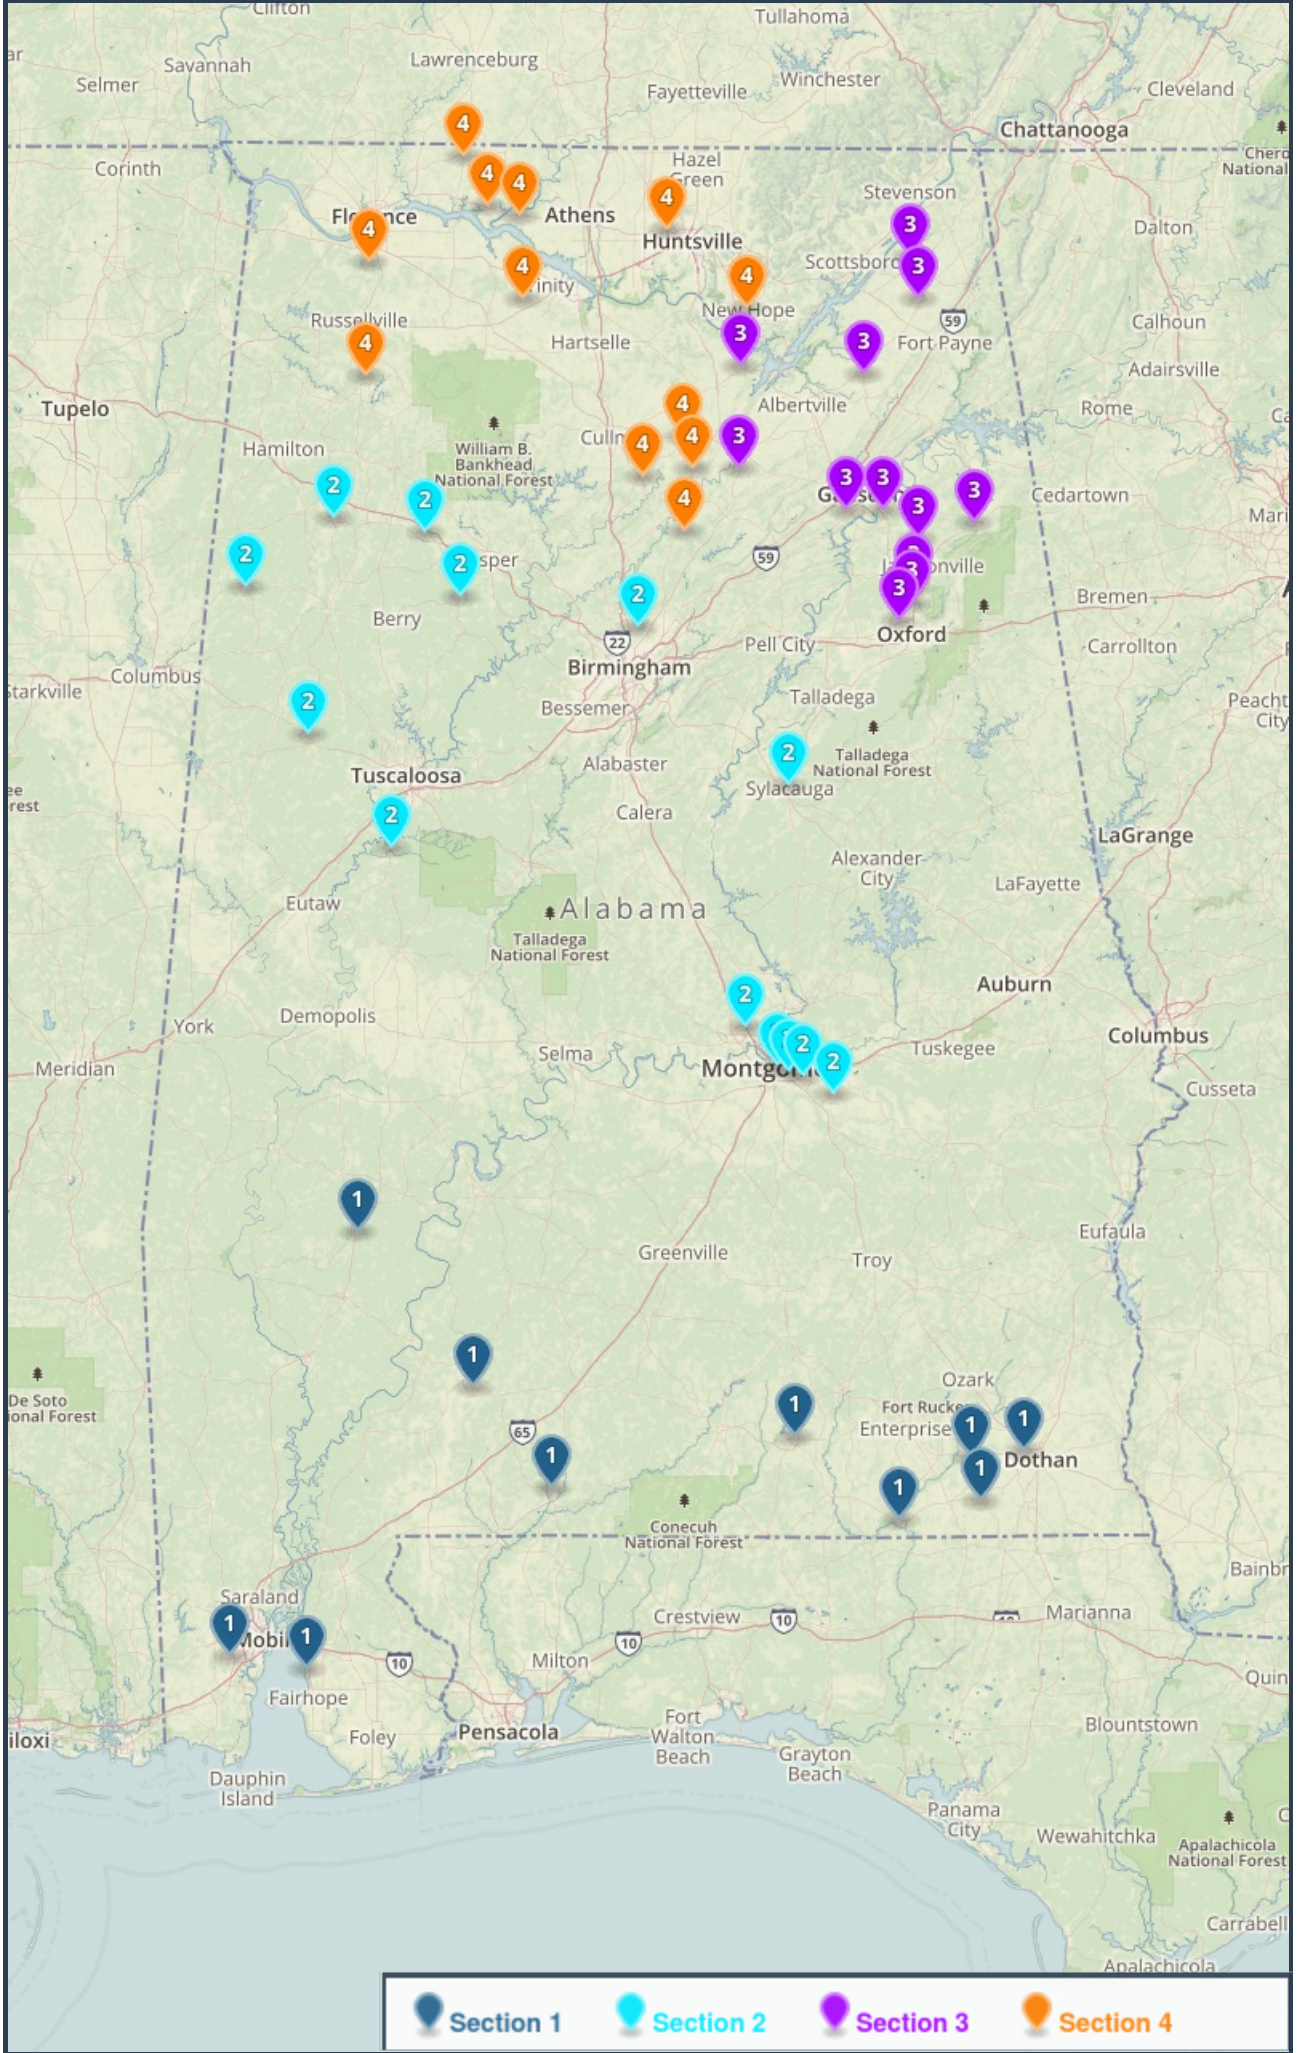

### **Section 1**

- Bayside Academy
- Excel High School
- Geneva High School
- Houston Academy
- Miller, T.R. High School
- Mobile Christian School
- Opp High School
- Slocomb High School
- Thomasville High School
- Wicksburg High School

### **Section 2**

- Carbon Hill High School
- Comer, B.B. High School
- Fultondale High School
- Gordo High School
- Hale County High School
- Lamar County High School
- Oakman High School
- Pike Road Historical School
- Prattville Christian Academy
- Saint James High School
- The Montgomery Academy
- Washington, Booker T. Magnet School
- Winfield High School

### **Section 3**

- Brindlee Mountain High School
- Geraldine High School
- Glencoe High School
- Piedmont High School
- Pisgah High School
- Pleasant Valley High School
- Saks High School
- Susan Moore High School
- Sylvania High School
- Walter Wellborn High School
- Weaver High School
- Westbrook Christian School

### **Section 4**

- Clements High School
- Colbert Heights High School
- East Lawrence High School
- Hanceville High School
- Holly Pond High School
- Lauderdale County High School
- Lexington High School
- Locust Fork High School
- New Hope High School
- Pennington, J.B. High School
- Phil Campbell High School
- Westminster Christian Academy