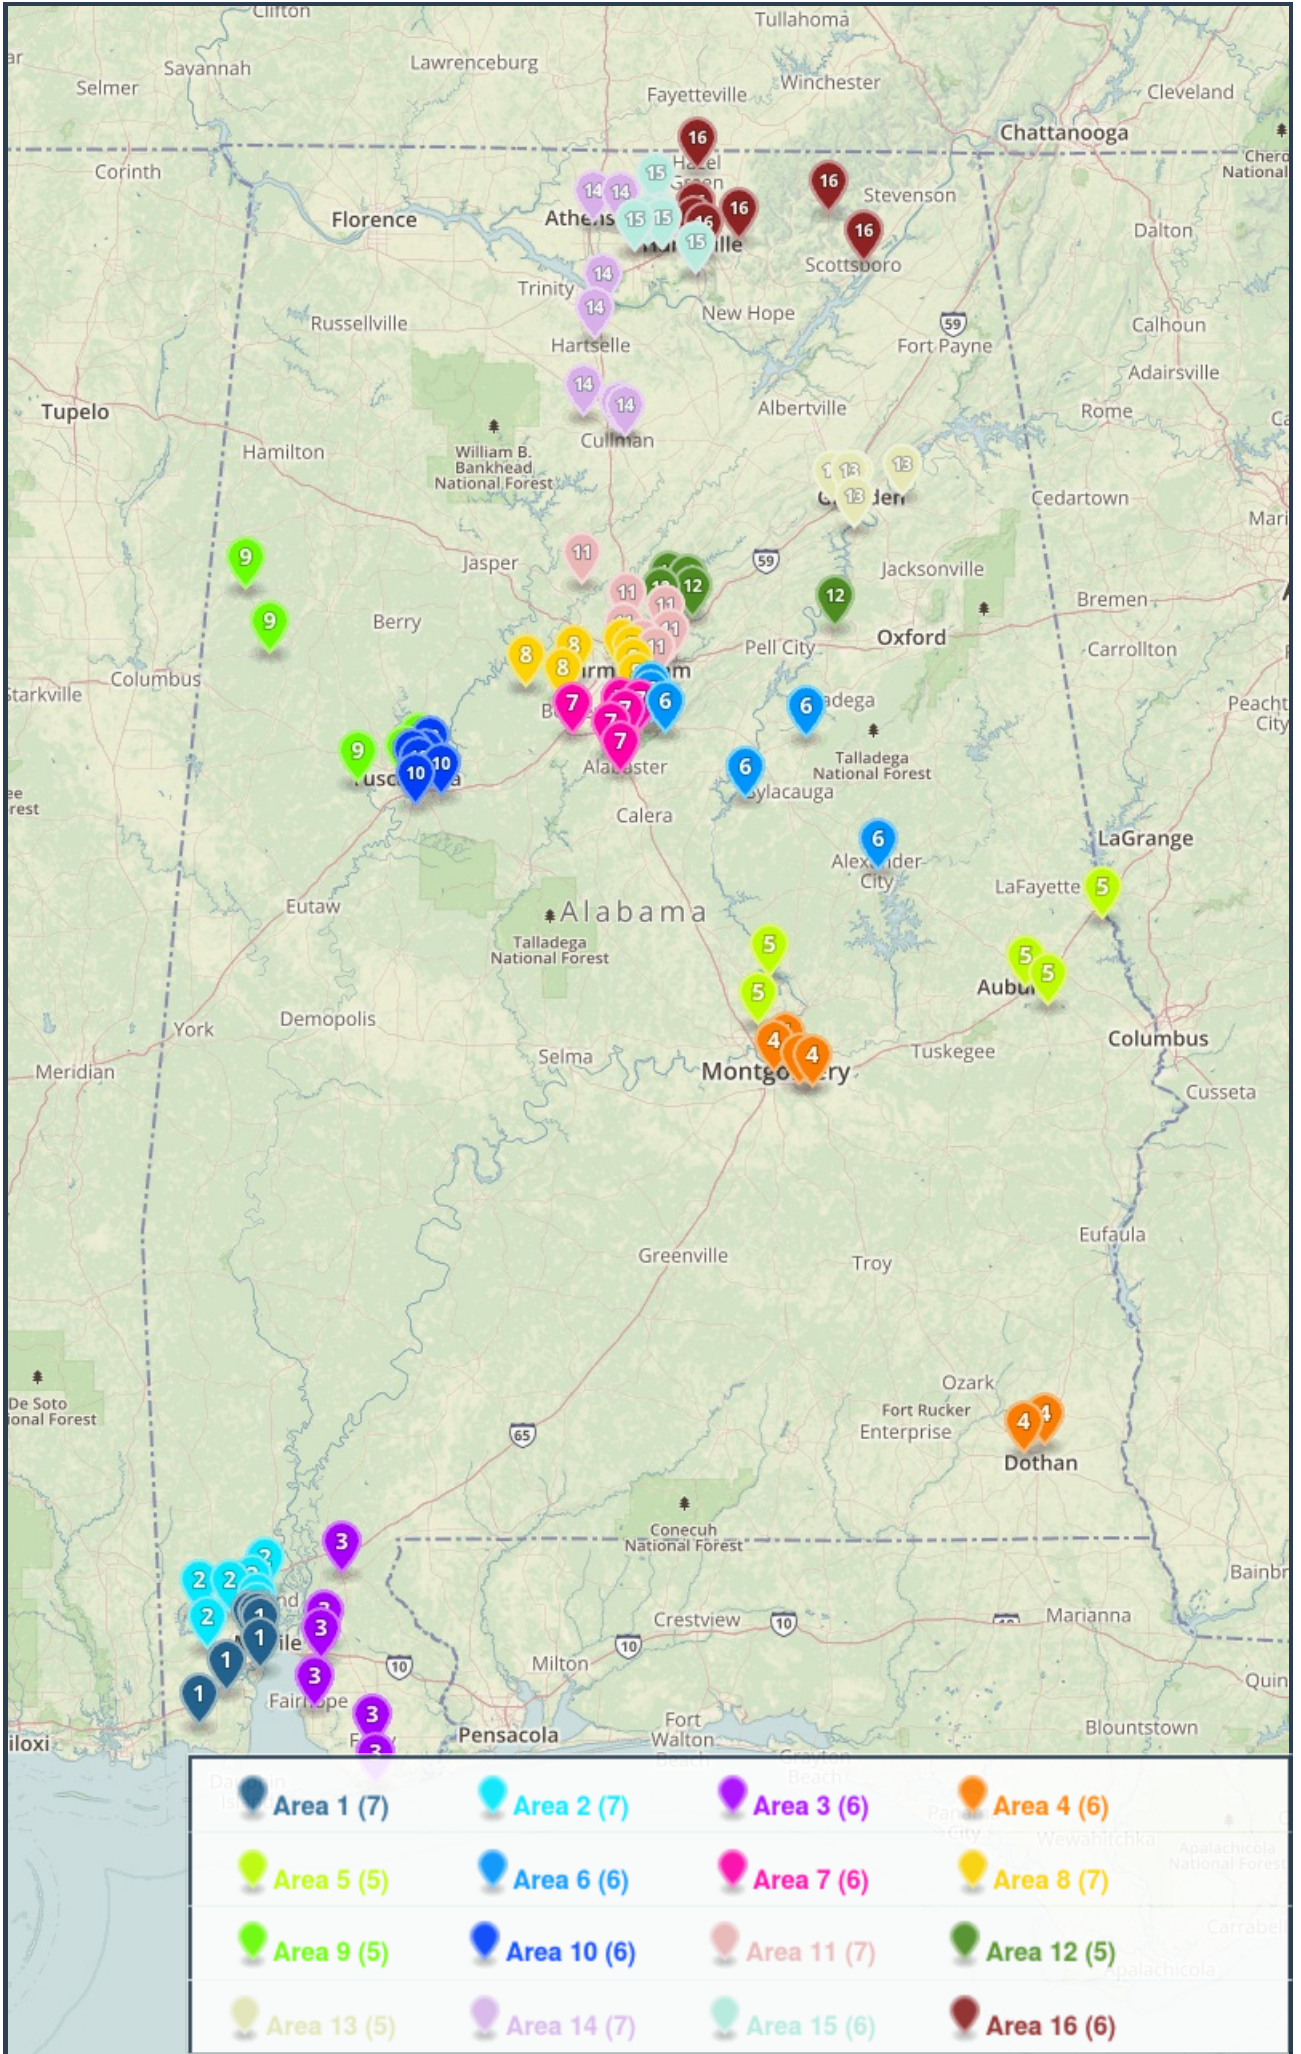

Bowling 1A-7A Girls (98 Schools)

Area 1

- Alma Bryant High School
- B.C. Rain High School
- McGill-Toolen High School
- Murphy High School
- Theodore High School
- UMS-Wright Prep School
- Williamson High School

Area 2

- Baker High School
- LeFlore Magnet High School
- Mary G. Montgomery High School
- Mattie T. Blount High School
- Saraland High School
- Satsuma High School
- Vigor High School

Area 3

- Baldwin County High School
- Daphne High School
- Fairhope High School
- Foley High School
- Gulf Shores High School
- Spanish Fort High School

Area 4

- Brewbaker Tech. Magnet High S
- Houston Academy
- Lanier, Sidney High School
- Lee, R.E. High School
- Northview High School
- Park Crossing High School

Area 5

- Auburn High School
- Beauregard High School
- Holtville High School
- Stanhope Elmore High School
- Valley High School

Area 6

- Benjamin Russell High School
- Chelsea High School
- Fayetteville High School
- Oak Mountain High School
- Spain Park High School
- Winterboro High School

Area 7

- Helena High School
- Hoover High School
- Indian Springs School
- McAdory High School
- Pelham High School
- Thompson High School