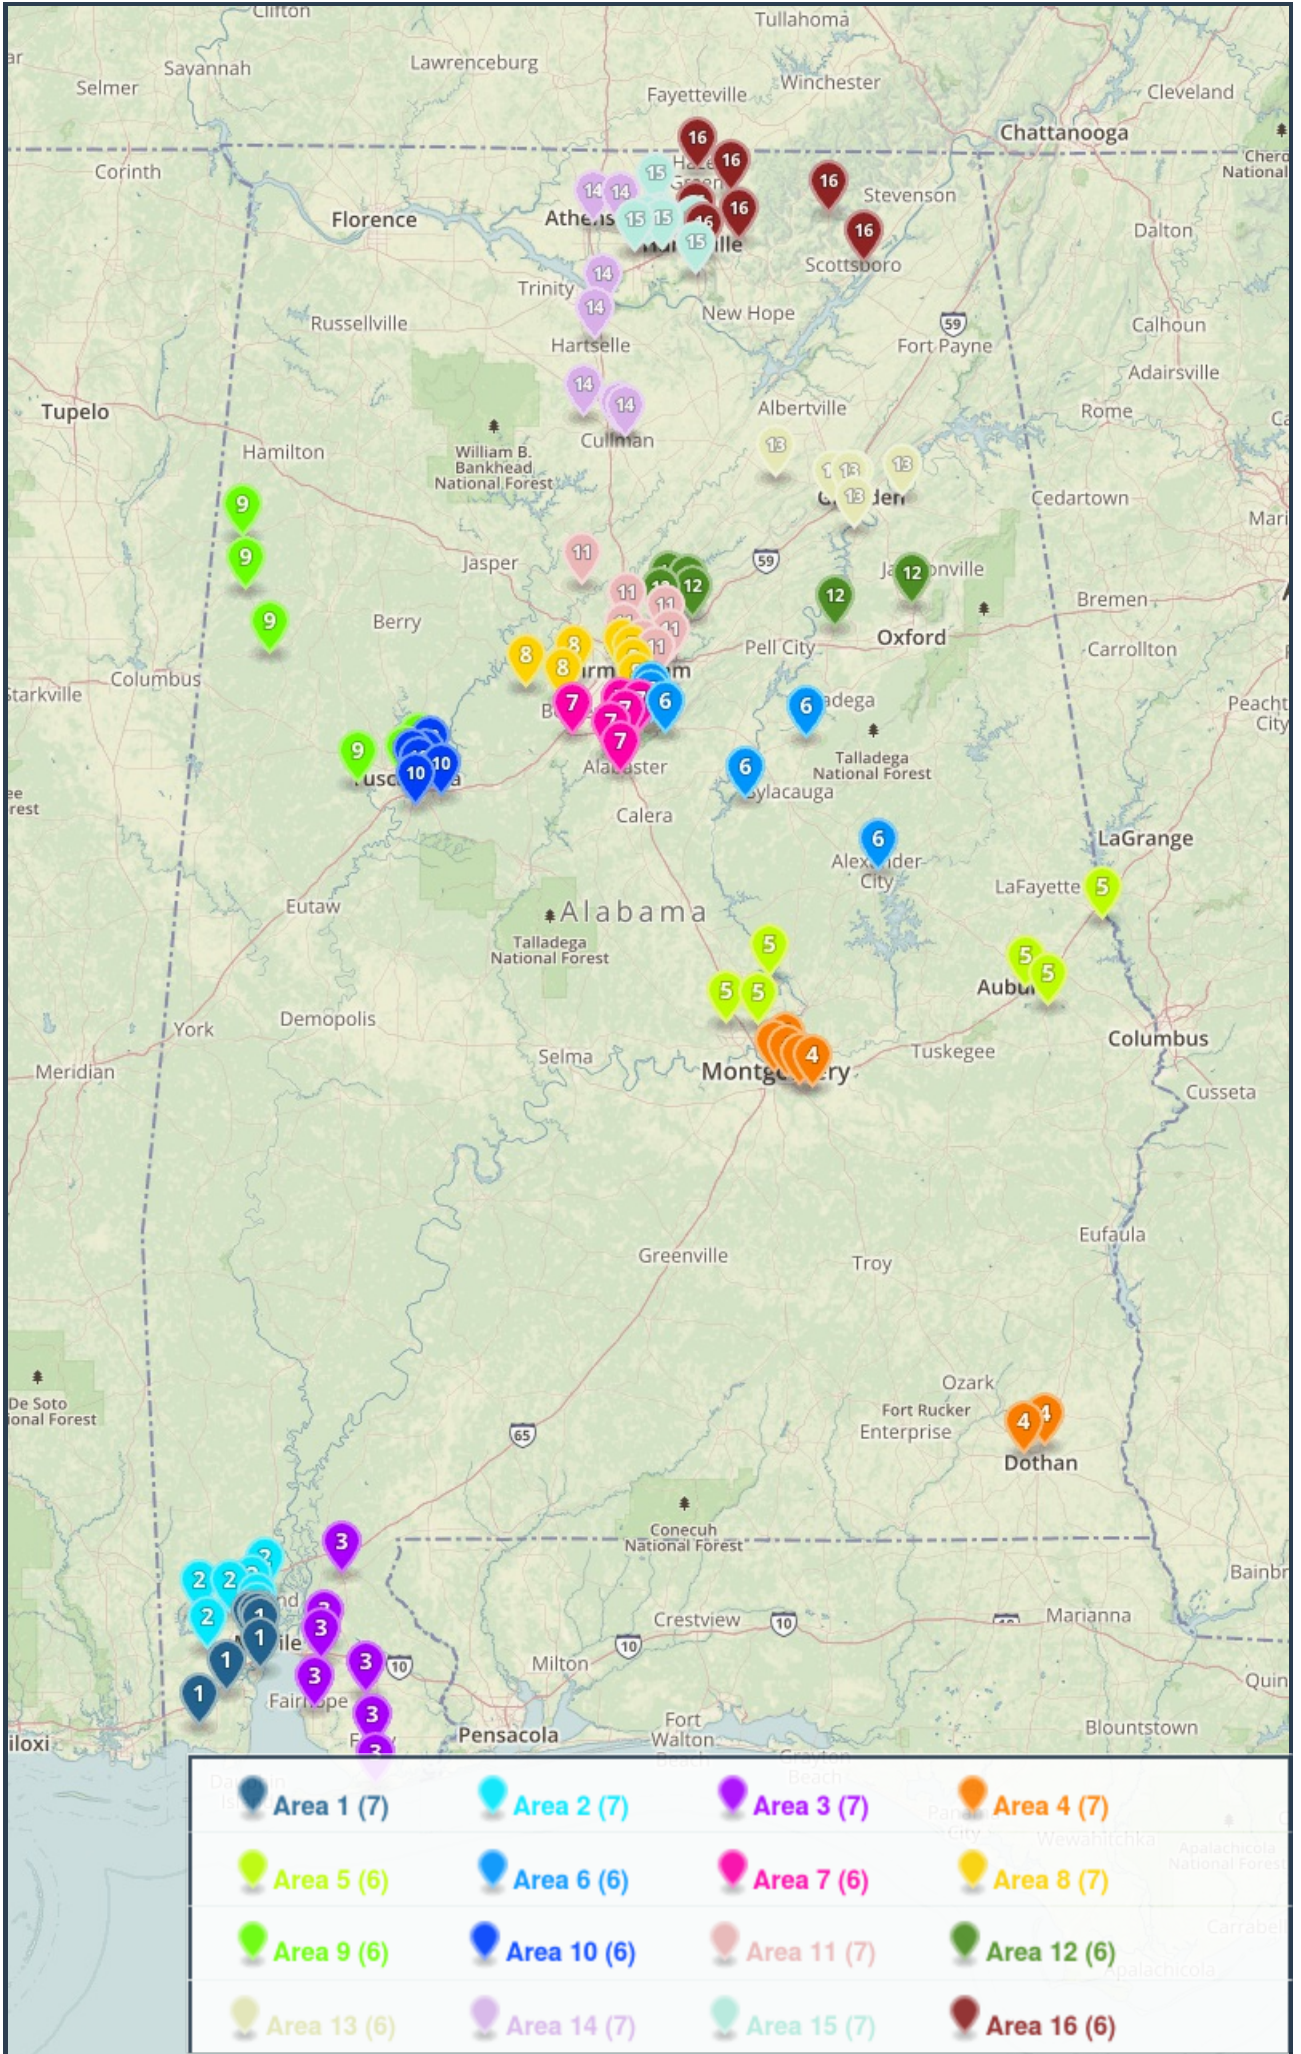

Bowling 1A-7A Boys (105 Schools)

Area 1

- Alma Bryant High School
- B.C. Rain High School
- McGill-Toolen High School
- Murphy High School
- Theodore High School
- UMS-Wright Prep School
- Williamson High School

Area 2

- Baker High School
- LeFlore Magnet High School
- Mary G. Montgomery High School
- Mattie T. Blount High School
- Saraland High School
- Satsuma High School
- Vigor High School

Area 3

- Baldwin County High School
- Daphne High School
- Fairhope High School
- Foley High School
- Gulf Shores High School
- Robertsedale High School
- Spanish Fort High School

Area 4

- Brewbaker Tech. Magnet High S
- Houston Academy
- Jeff Davis High School
- Lanier, Sidney High School
- Lee, R.E. High School
- Northview High School
- Park Crossing High School

Area 5

- Auburn High School
- Beauregard High School
- Holtville High School
- Prattville High School
- Stanhope Elmore High School
- Valley High School

Area 6

- Benjamin Russell High School
- Chelsea High School
- Fayetteville High School
- Oak Mountain High School
- Spain Park High School
- Winterboro High School

Area 7

- Helena High School
- Hoover High School
- Indian Springs School
- McAdory High School
- Pelham High School
- Thompson High School