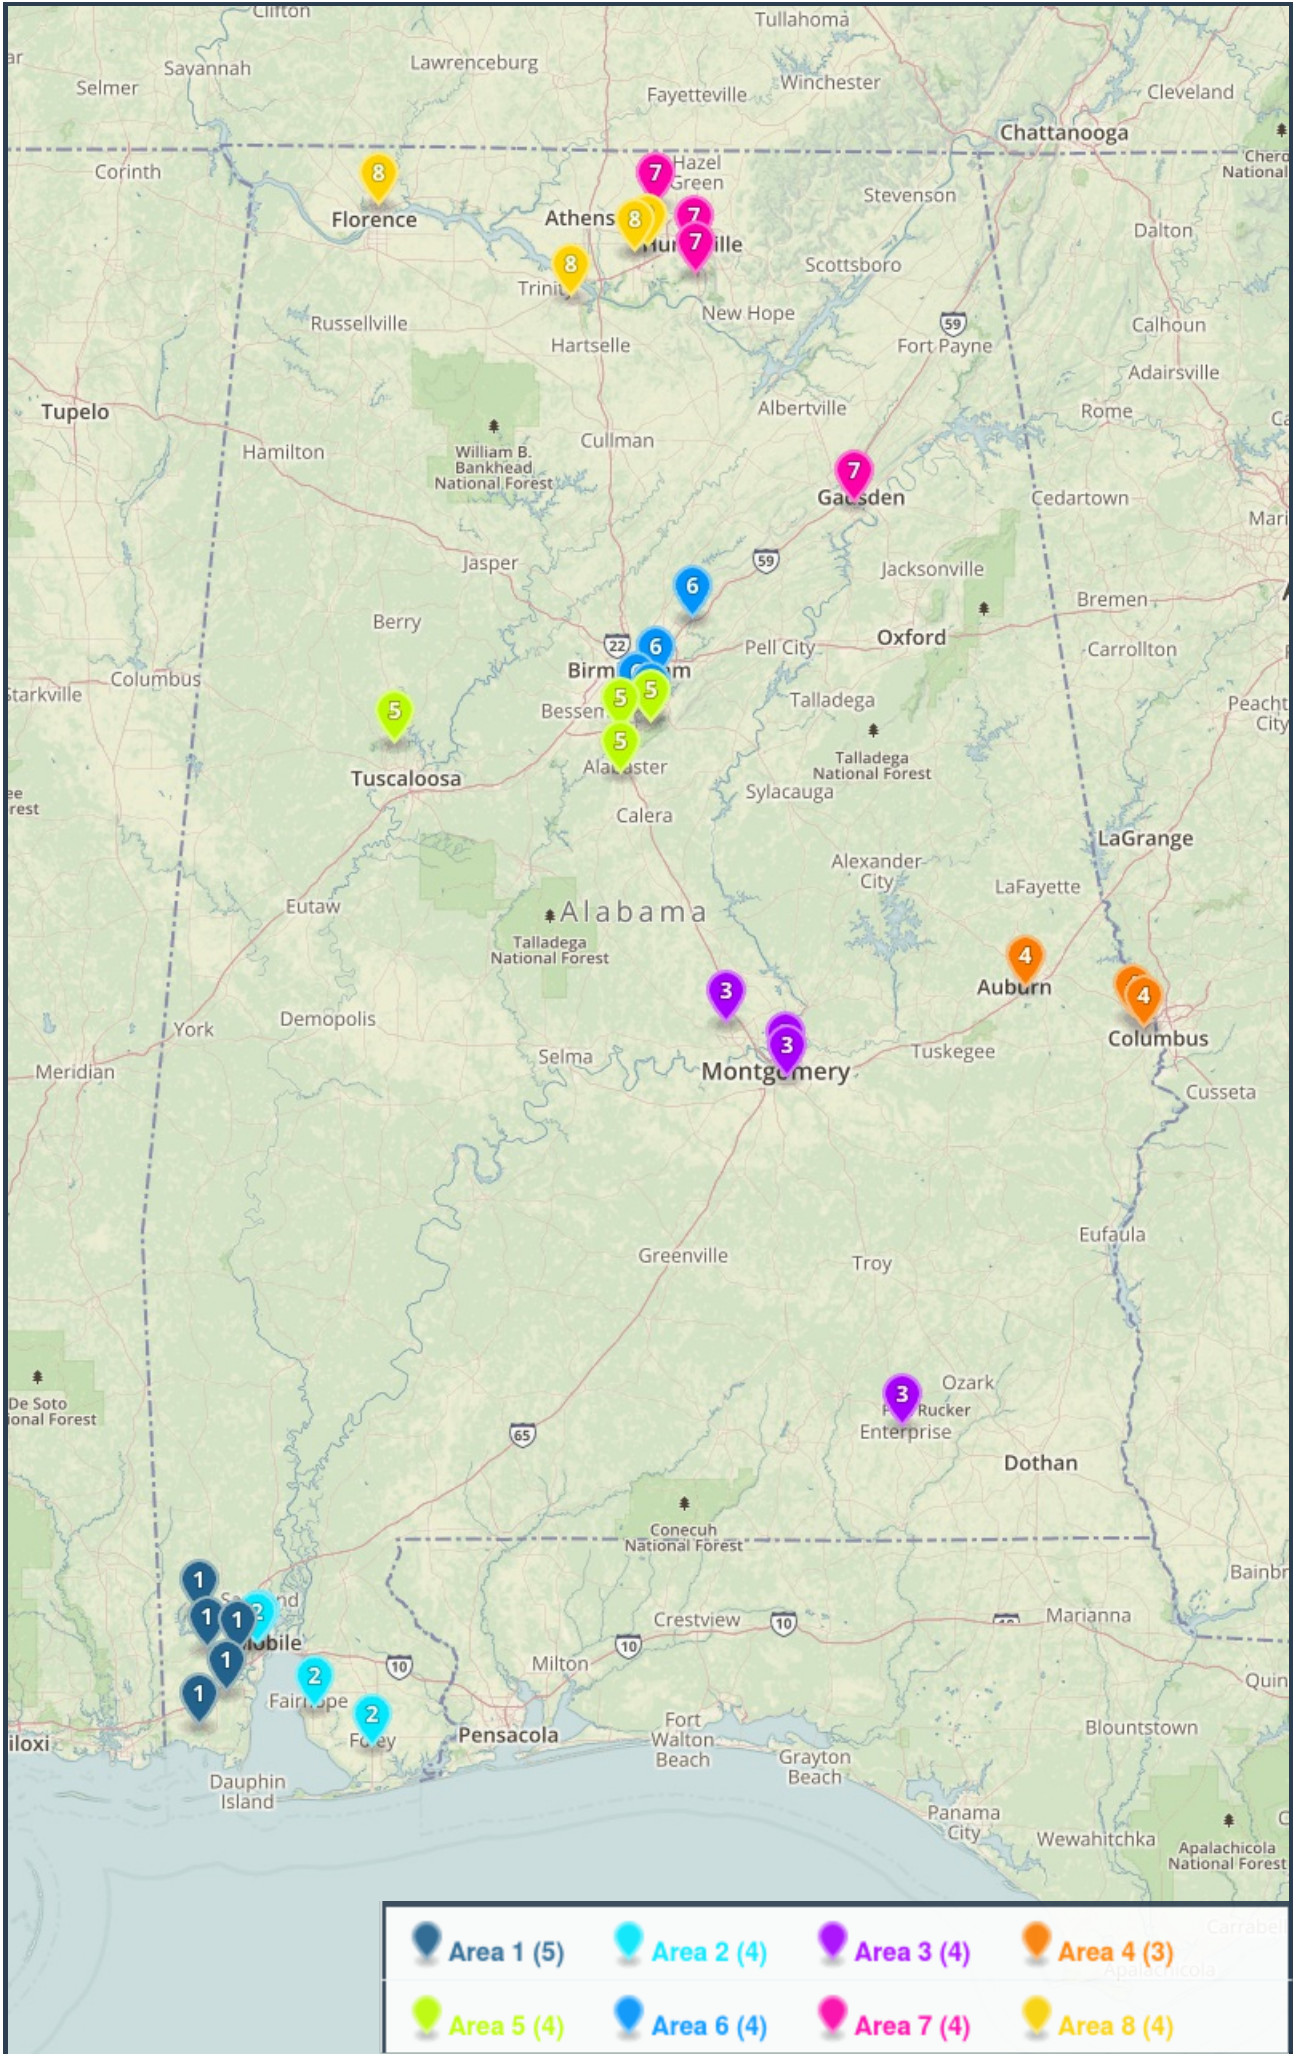

Baseball 7A Boys (32 Schools)

Area 1

- Alma Bryant High School
- Baker High School
- Davidson High School
- Mary G. Montgomery High School
- Theodore High School

Area 2

- Fairhope High School
- Foley High School
- McGill-Toolen High School
- Murphy High School

Area 3

- Enterprise High School
- Jeff Davis High School
- Lee, R.E. High School
- Prattville High School

Area 4

- Auburn High School
- Central High School, P. C.
- Smiths Station High School

Area 5

- Hoover High School
- Oak Mountain High School
- Thompson High School
- Tuscaloosa County High School

Area 6

- Hewitt-Trussville High School
- Mountain Brook High School
- Spain Park High School
- Vestavia Hills High School

Area 7

- Gadsden City High School
- Grissom High School
- Huntsville High School
- Sparkman High School