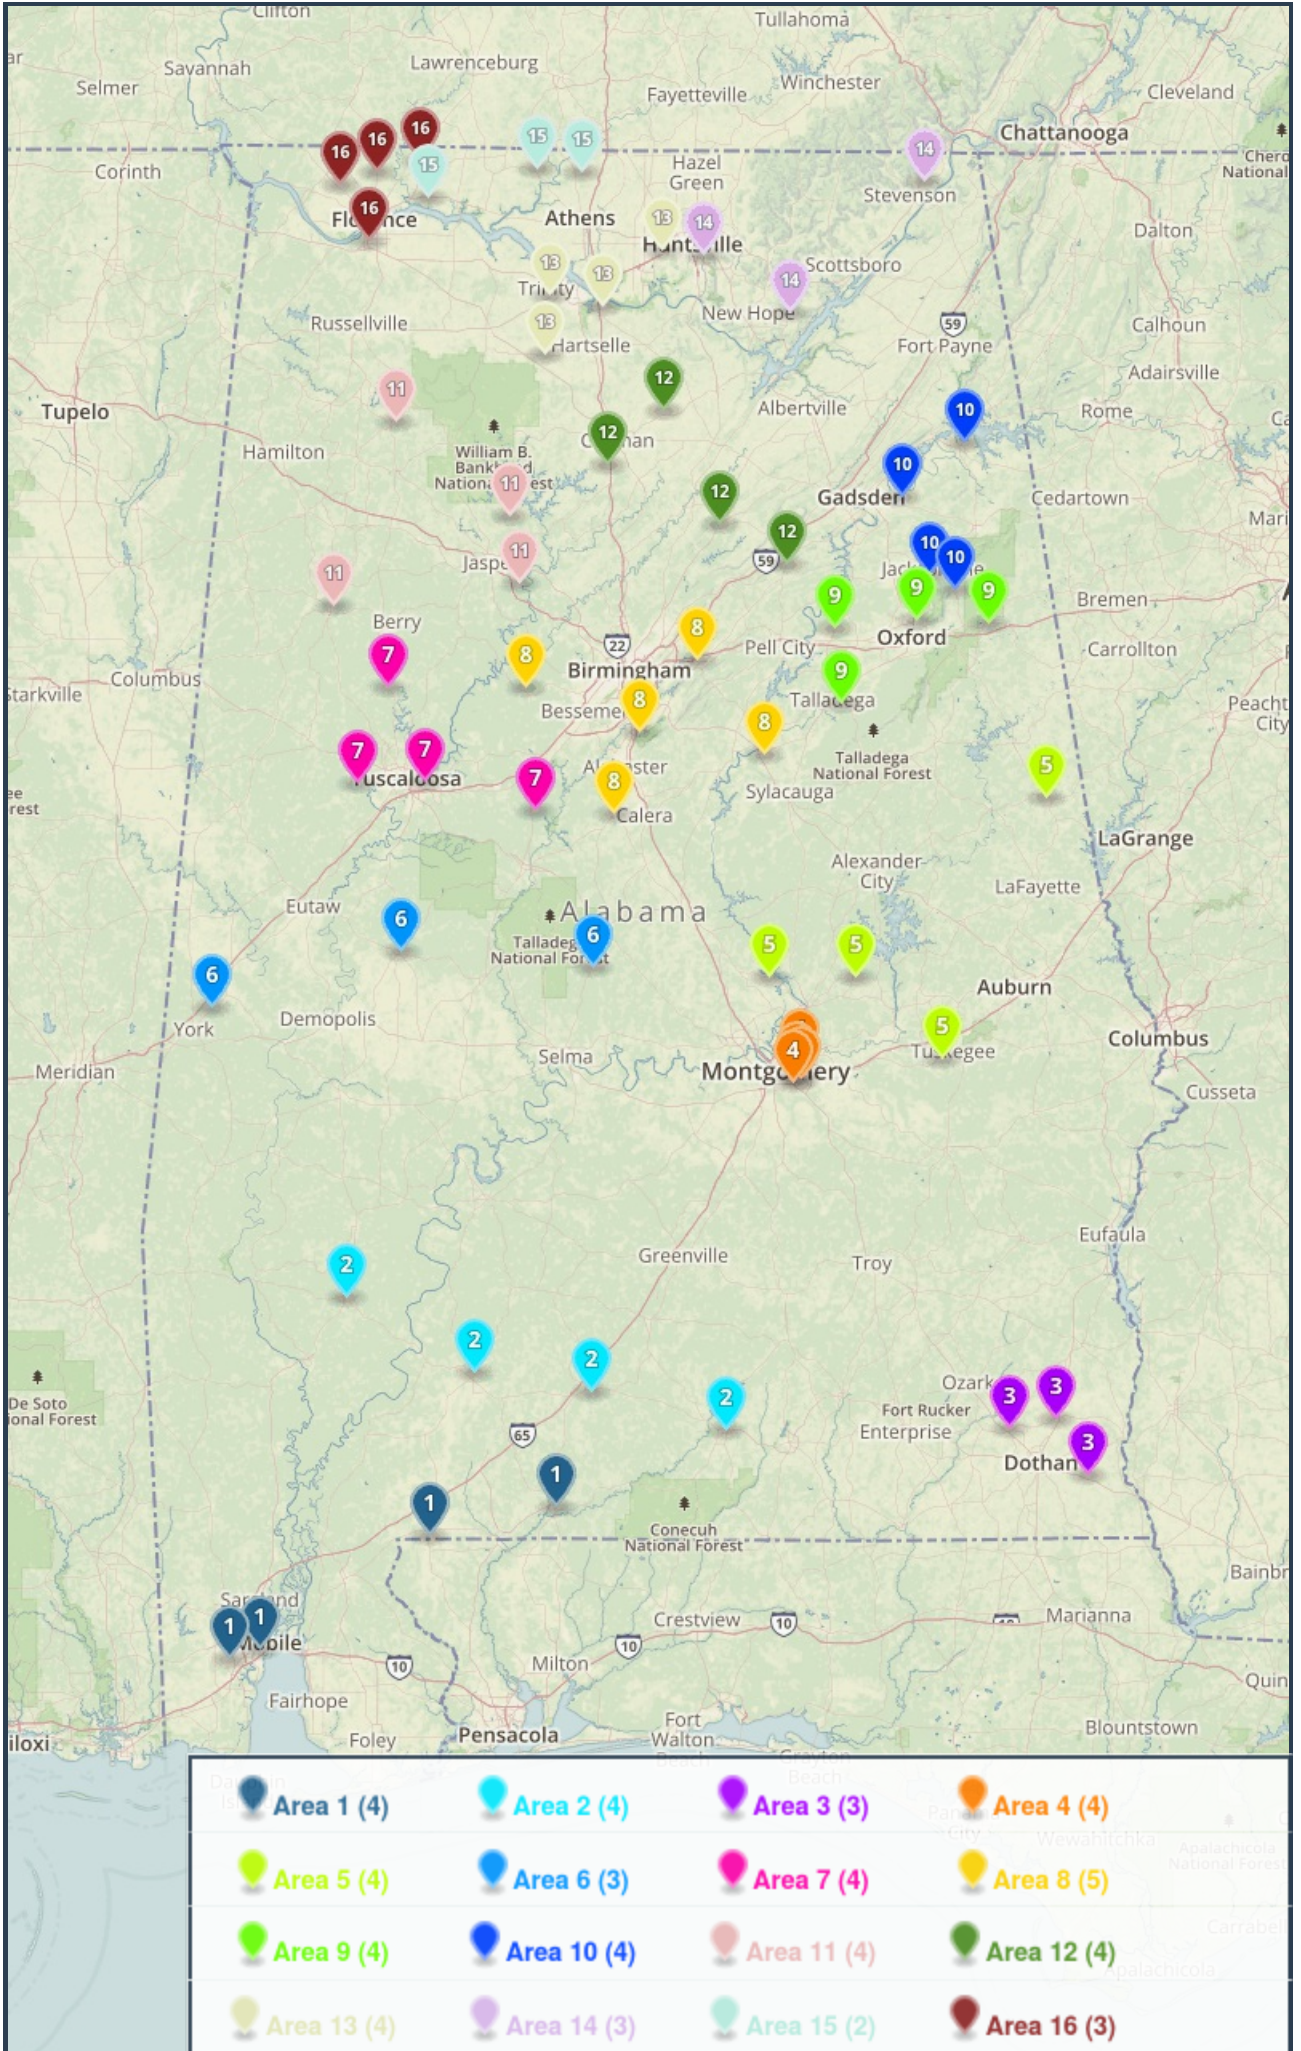

# Baseball 4A Boys (62 Schools)

**Area 1**

- Escambia County High School
- Mobile Christian School
- Neal, W.S. High School
- Williamson High School

**Area 2**

- Andalusia High School
- Clarke County High School
- Hillcrest High School, Ever.
- Monroe County High School

**Area 3**

- Ashford High School
- Dale County High School
- Headland High School

**Area 4**

- Alabama Christian Academy
- LAMP
- Montgomery Catholic School
- Trinity Presbyterian School

**Area 5**

- Elmore County High School
- Handley High School
- Holtville High School
- Washington, B.T. High School

**Area 8**

- Childersburg High School
- Indian Springs School
- Leeds High School
- Montevallo High School
- Oak Grove High School

**Area 9**

- Anniston High School
- Cleburne County High School
- Lincoln High School
- Talladega High School

**Area 12**

- Ashville High School
- Fairview High School
- Good Hope High School
- Oneonta High School

**Area 13**

- Danville High School
- Priceville High School
- St. John Paul II Catholic School
- West Morgan High School