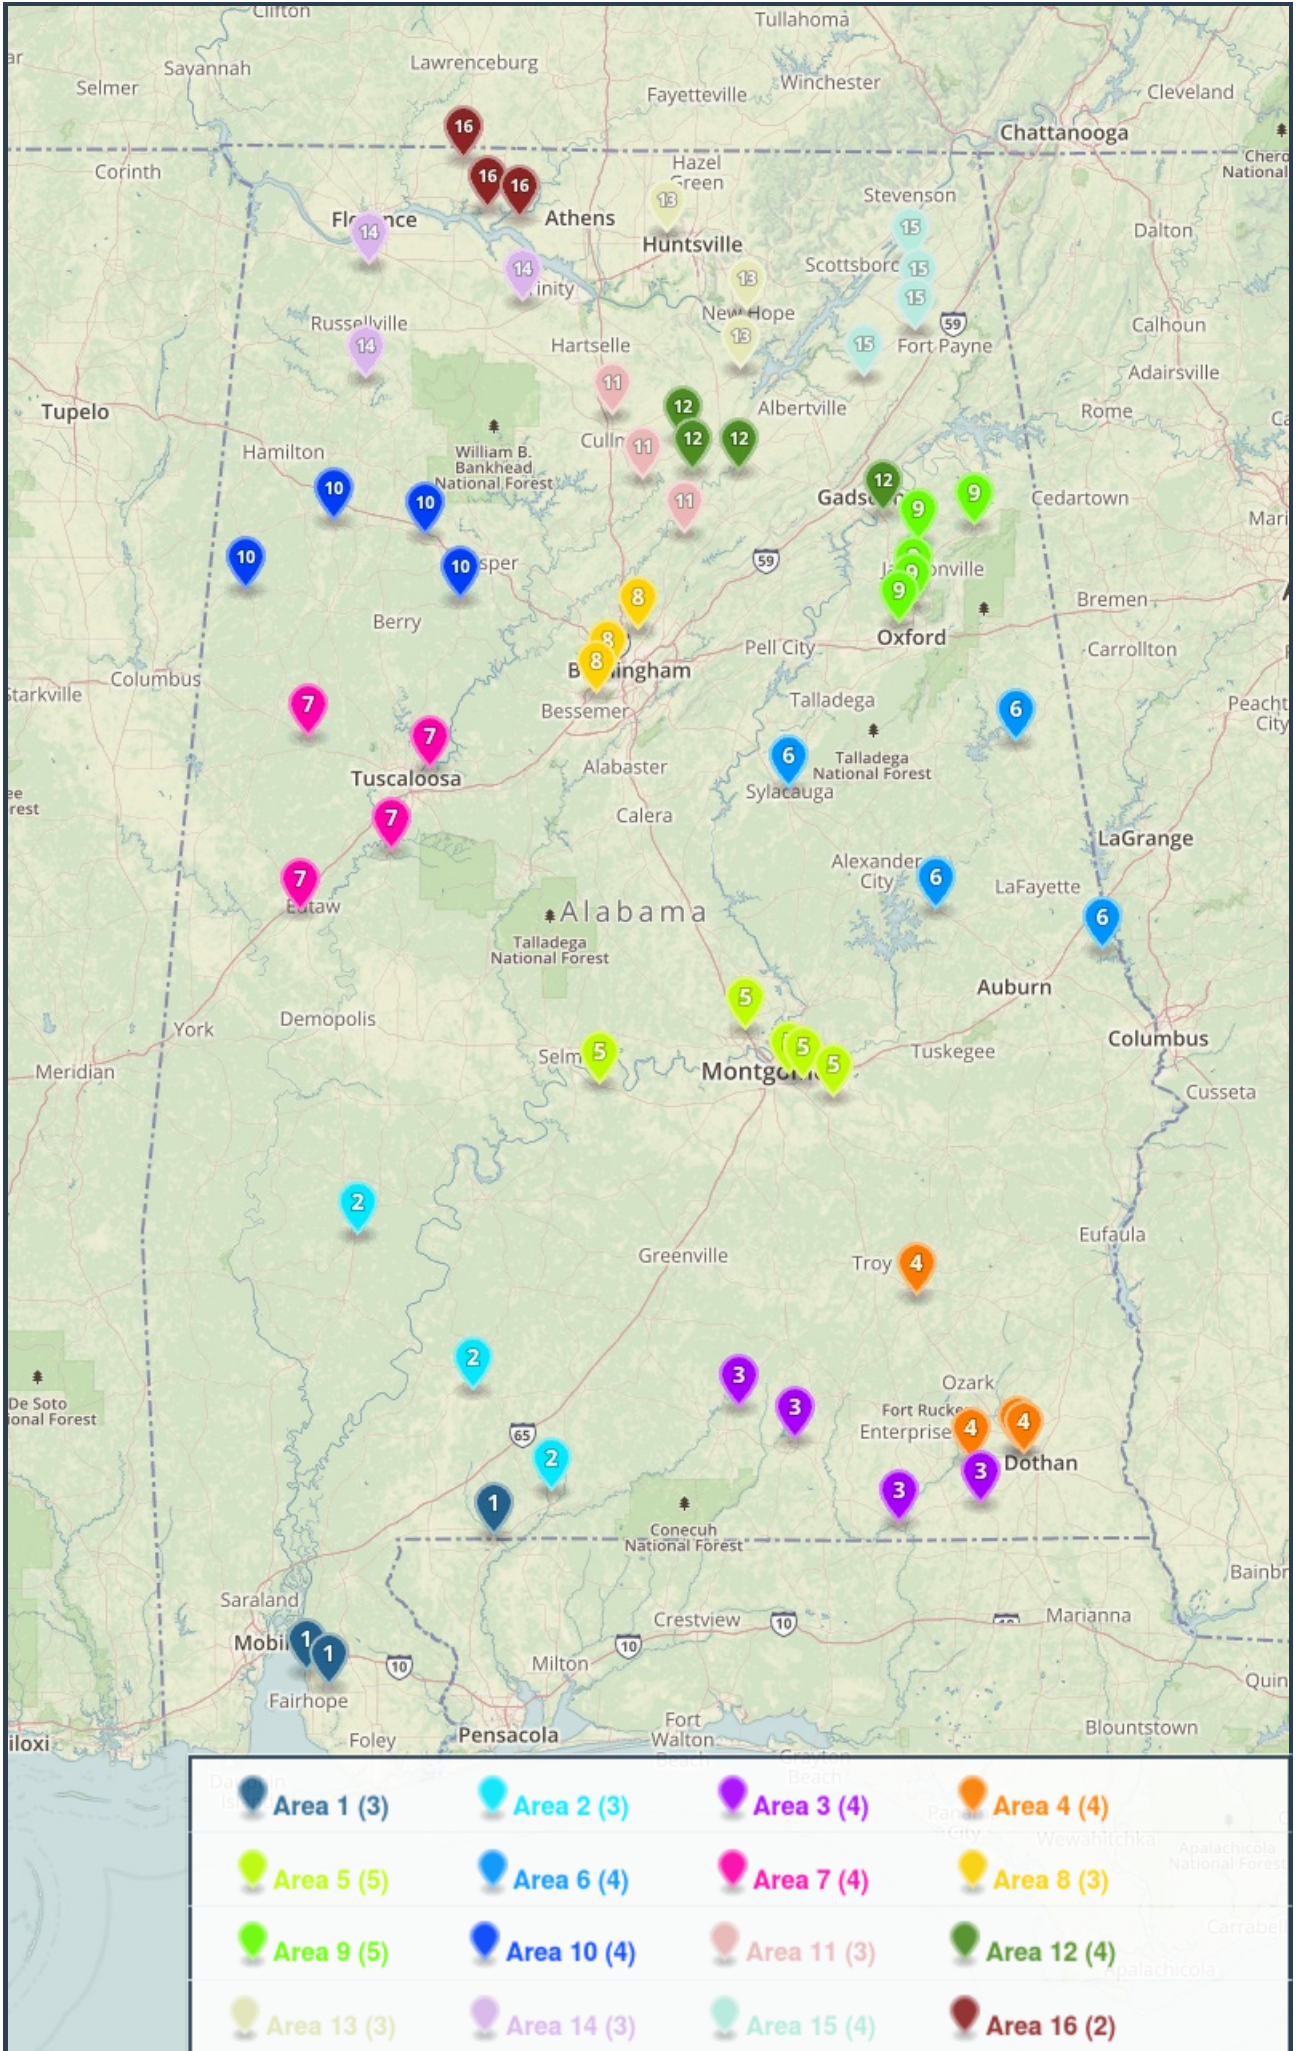

Baseball 3A Boys (59 Schools)

Area 1

- Bayside Academy
- Flomaton High School
- St. Michael Catholic High School

Area 2

- Excel High School
- Miller, T.R. High School
- Thomasville High School

Area 3

- Geneva High School
- Opp High School
- Slocomb High School
- Straughn High School

Area 4

- Houston Academy
- Pike County High School
- Providence Christian School
- Wicksburg High School

Area 5

- Pike Road Historical School
- Prattville Christian Academy
- Saint James High School
- Southside High School, Selma
- The Montgomery Academy

Area 6

- Beulah High School
- Comer, B.B. High School
- Dadeville High School
- Randolph County High School

Area 7

- Gordo High School
- Greene County High School
- Hale County High School
- Holt High School

Area 10

- Carbon Hill High School
- Lamar County High School
- Oakman High School

- Winfield High School

Area 11

- Hanceville High School
- Locust Fork High School
- Vinemont High School

Area 12

- Glencoe High School
- Holly Pond High School
- Pennington, J.B. High School
- Susan Moore High School