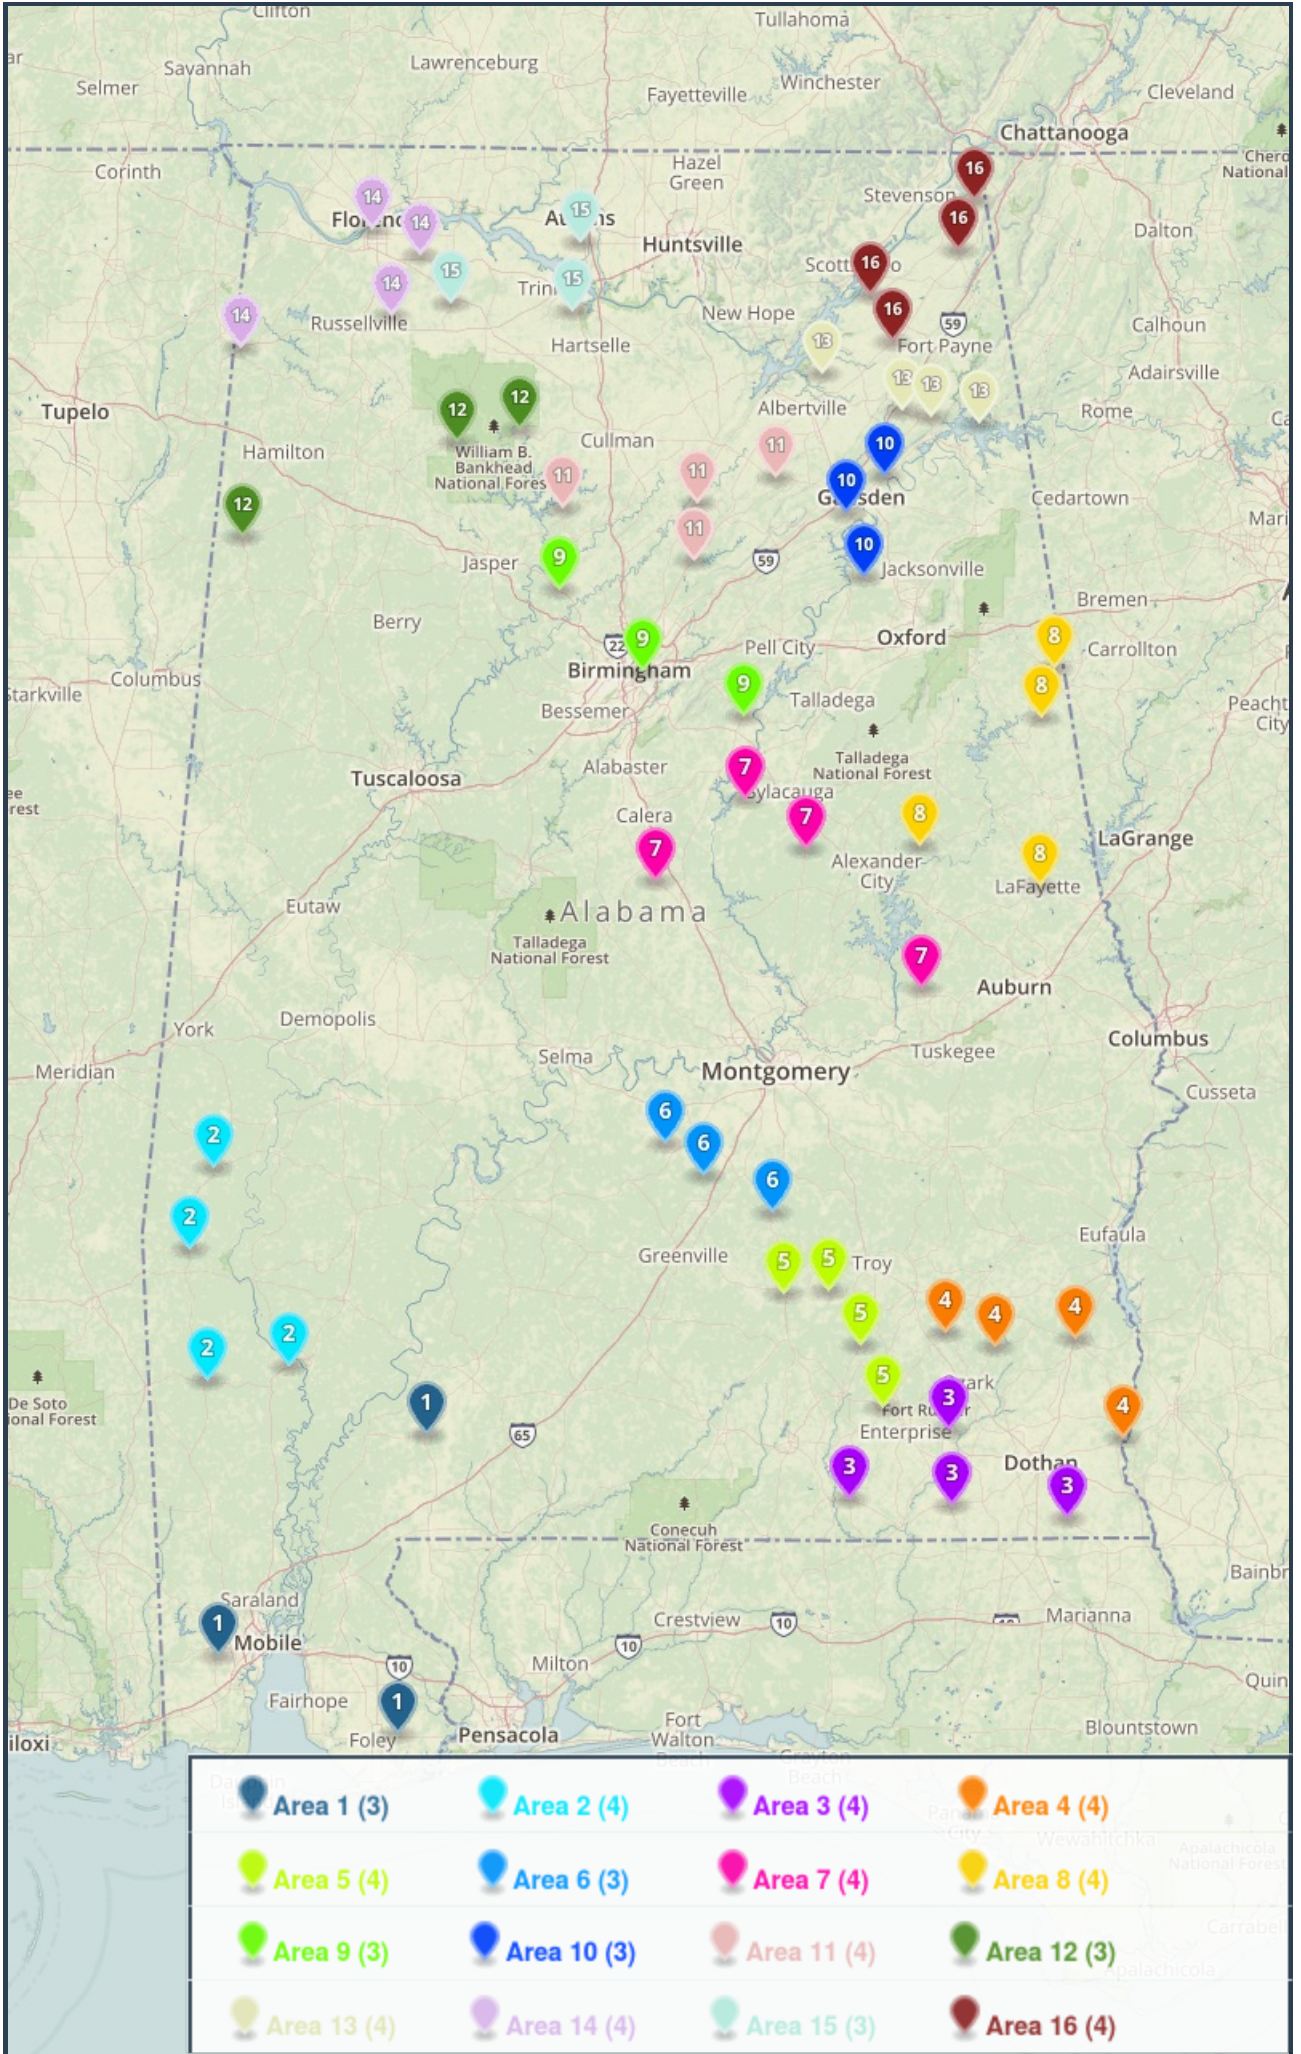

# Baseball 2A Boys (58 Schools)

**Area 1**

- Blacksher, J.U. High School
- Cottage Hill Christian Academy (WC)
- Elberta High School

**Area 2**

- Choctaw County High School
- Leroy High School
- Southern Choctaw High School
- Washington County High School

**Area 3**

- Cottonwood High School
- Daleville High School
- Geneva County High School
- Samson High School

**Area 4**

- Abbeville High School
- Ariton High School
- Houston County High School
- Long, G.W. High School

**Area 5**

- Goshen High School
- Luverne High School
- New Brockton High School
- Zion Chapel High School

**Area 6**

- Calhoun High School
- Central High School, Hayne.
- Highland Home High School

**Area 7**

#### **Area 15**

- Decatur Heritage Christian Academy
- Hatton High School
- Tanner High School