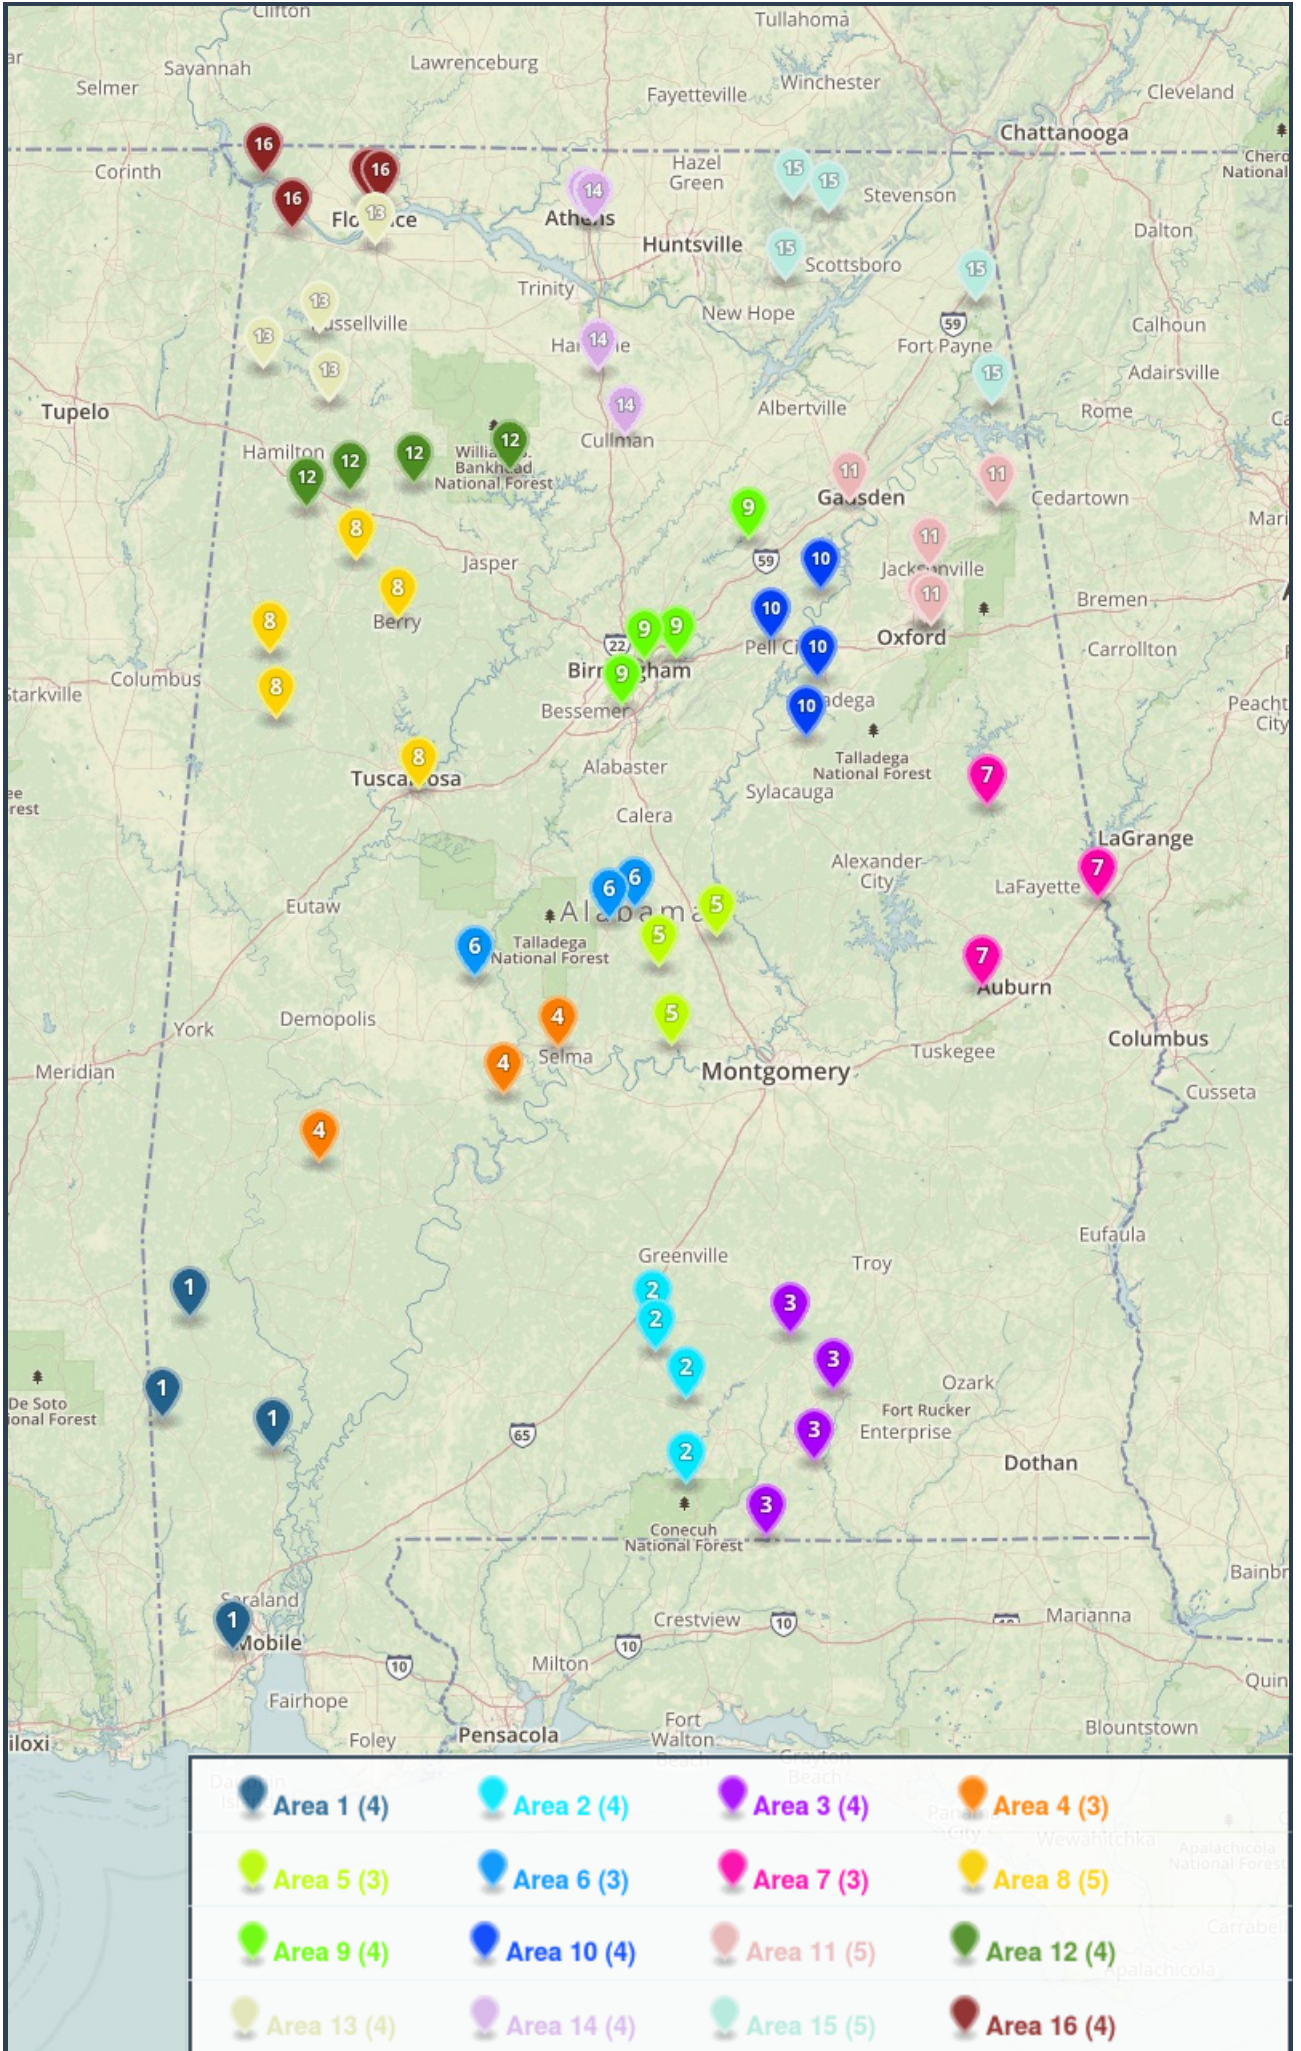

1A Baseball 1A Boys (63 Schools)

Area 1

- Fruitdale High School
- McIntosh High School
- Millry High School
- St. Luke's Episcopal School

Area 2

- Georgiana High School
- McKenzie High School
- Pleasant Home High School
- Red Level High School

Area 3

- Brantley High School
- Elba High School
- Florala High School
- Kinston High School

Area 4

- Ellwood Christian Academy
- Keith High School
- Sweet Water High School

Area 5

- Autaugaville High School
- Billingsley High School
- Verbena High School

Area 6

- Francis Marion School
- Isabella High School
- Maplesville High School

Area 7

- Lanett High School
- Loachapoka High School
- Wadley High School

Area 8

- Berry High School
- Holy Spirit Catholic High School
- Hubbertville High School
- Pickens County High School
- South Lamar High School

Area 9

- Appalachian High School
- Cornerstone Schools of Alabama
- Heritage Christian School
- Jefferson Christian Academy

Area 10

- Ragland High School
- Talladega Co. Central High Sch.
- Victory Christian School
- Winterboro High School