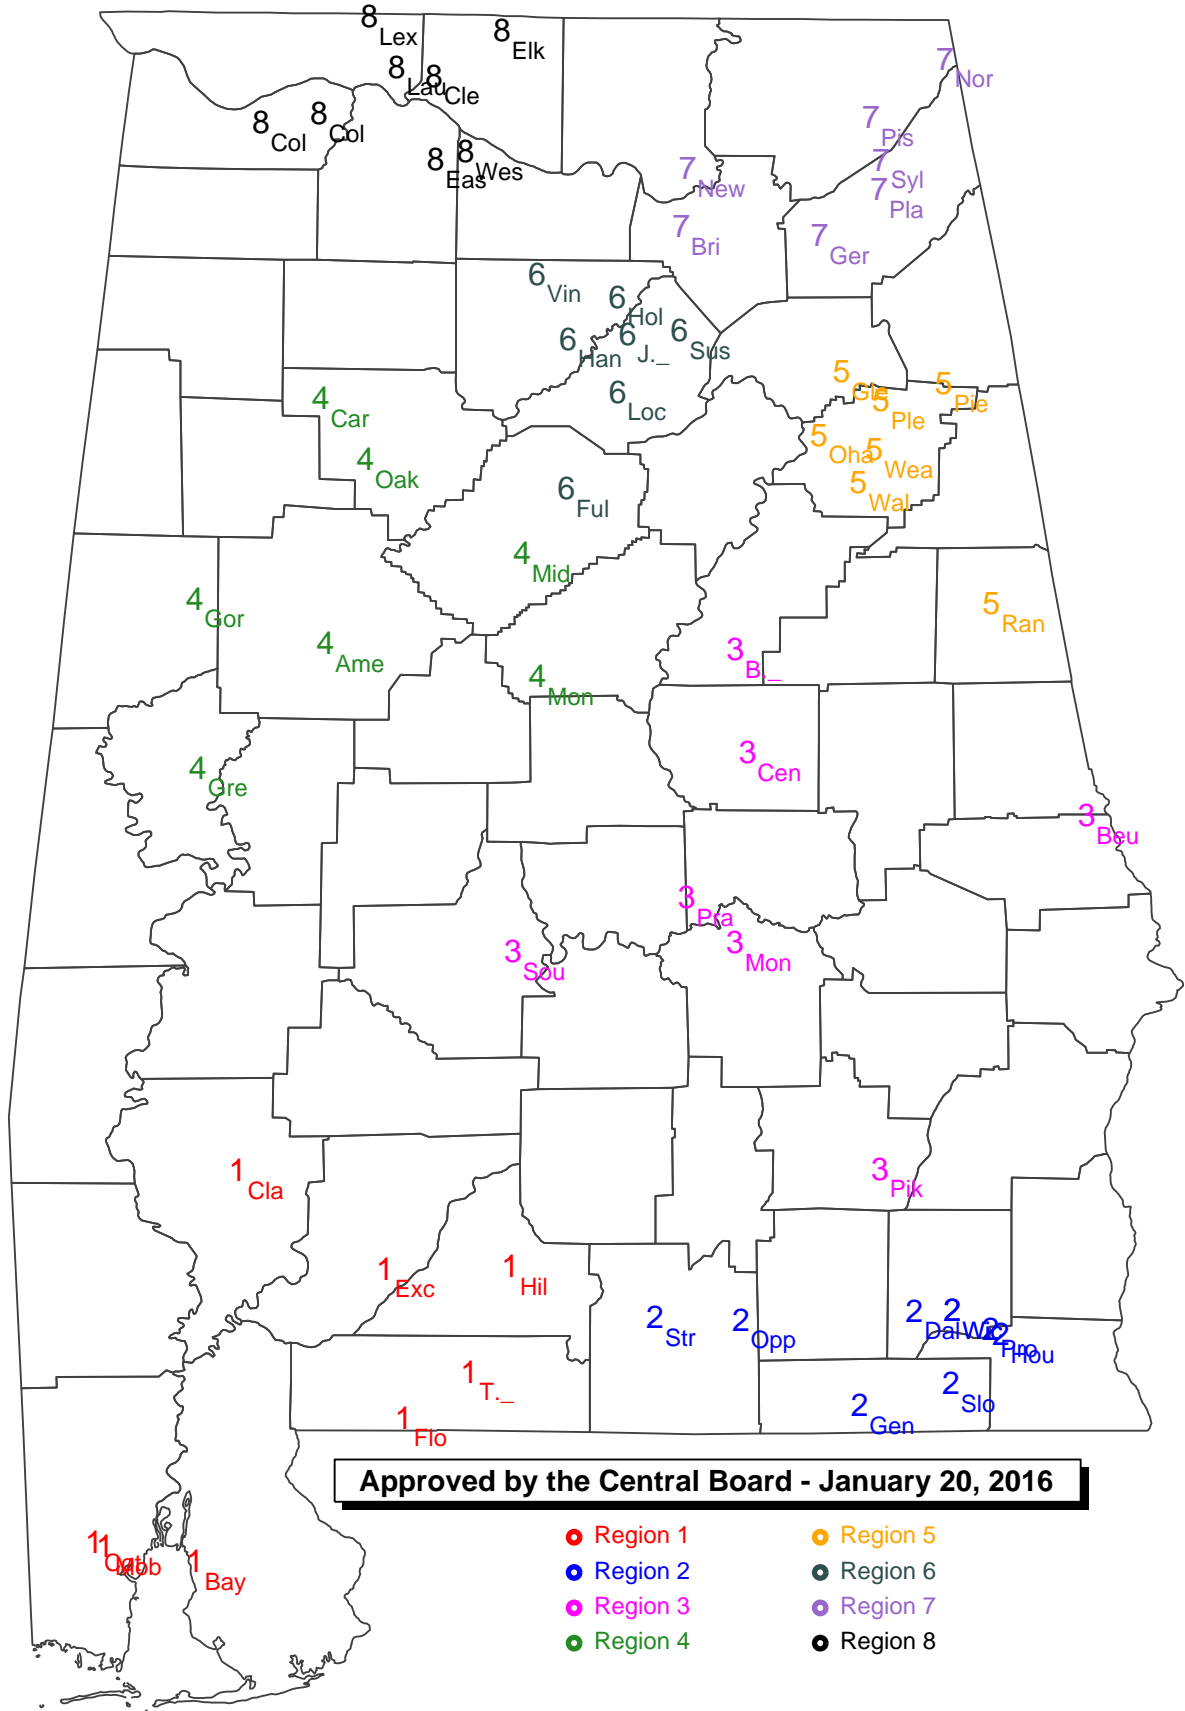

Class 3A Football (2016-17 & 2017-18)

Approved by the Central Board - January 20, 2016

- Region 1
- Region 5
- Region 2
- Region 6
- Region 3
- Region 7
- Region 4
- Region 8