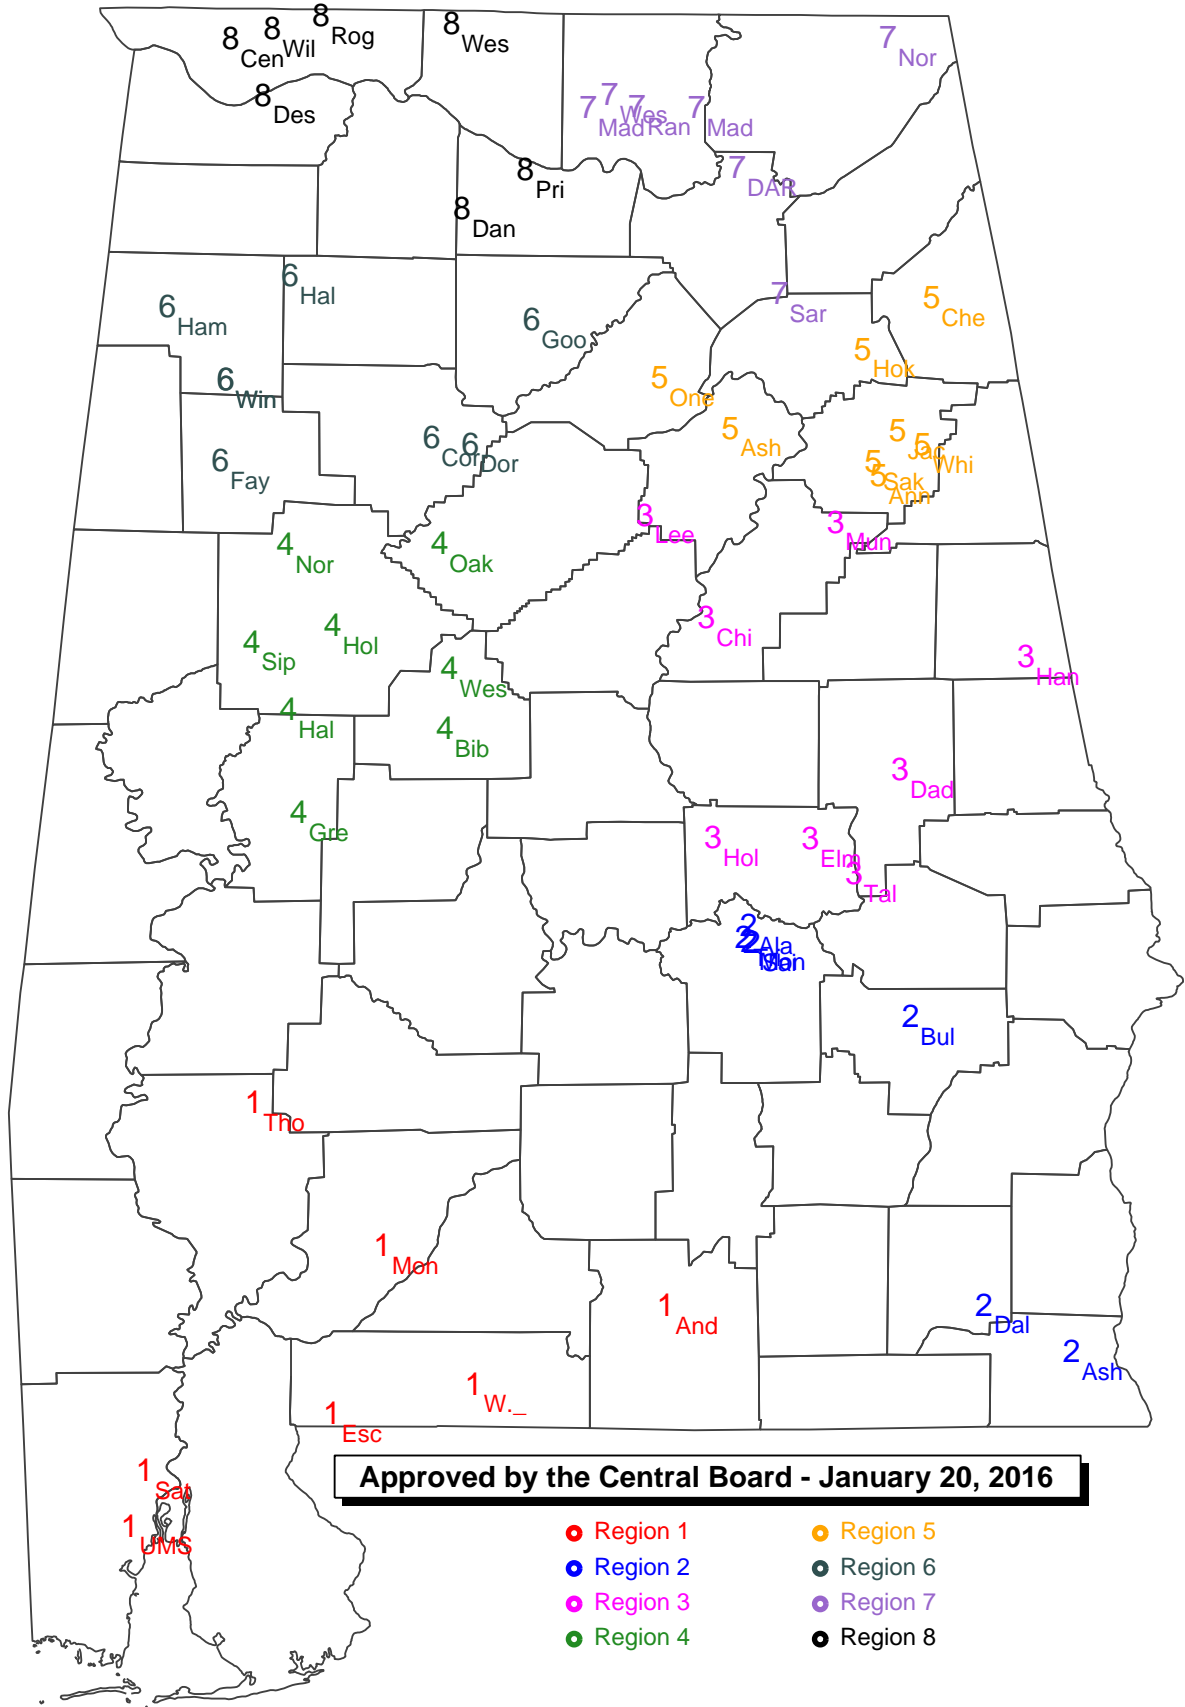

Class 4A Football (2016-17 & 2017-18)

Approved by the Central Board - January 20, 2016

- Region 1
- Region 2
- Region 3
- Region 4
- Region 5
- Region 6
- Region 7
- Region 8