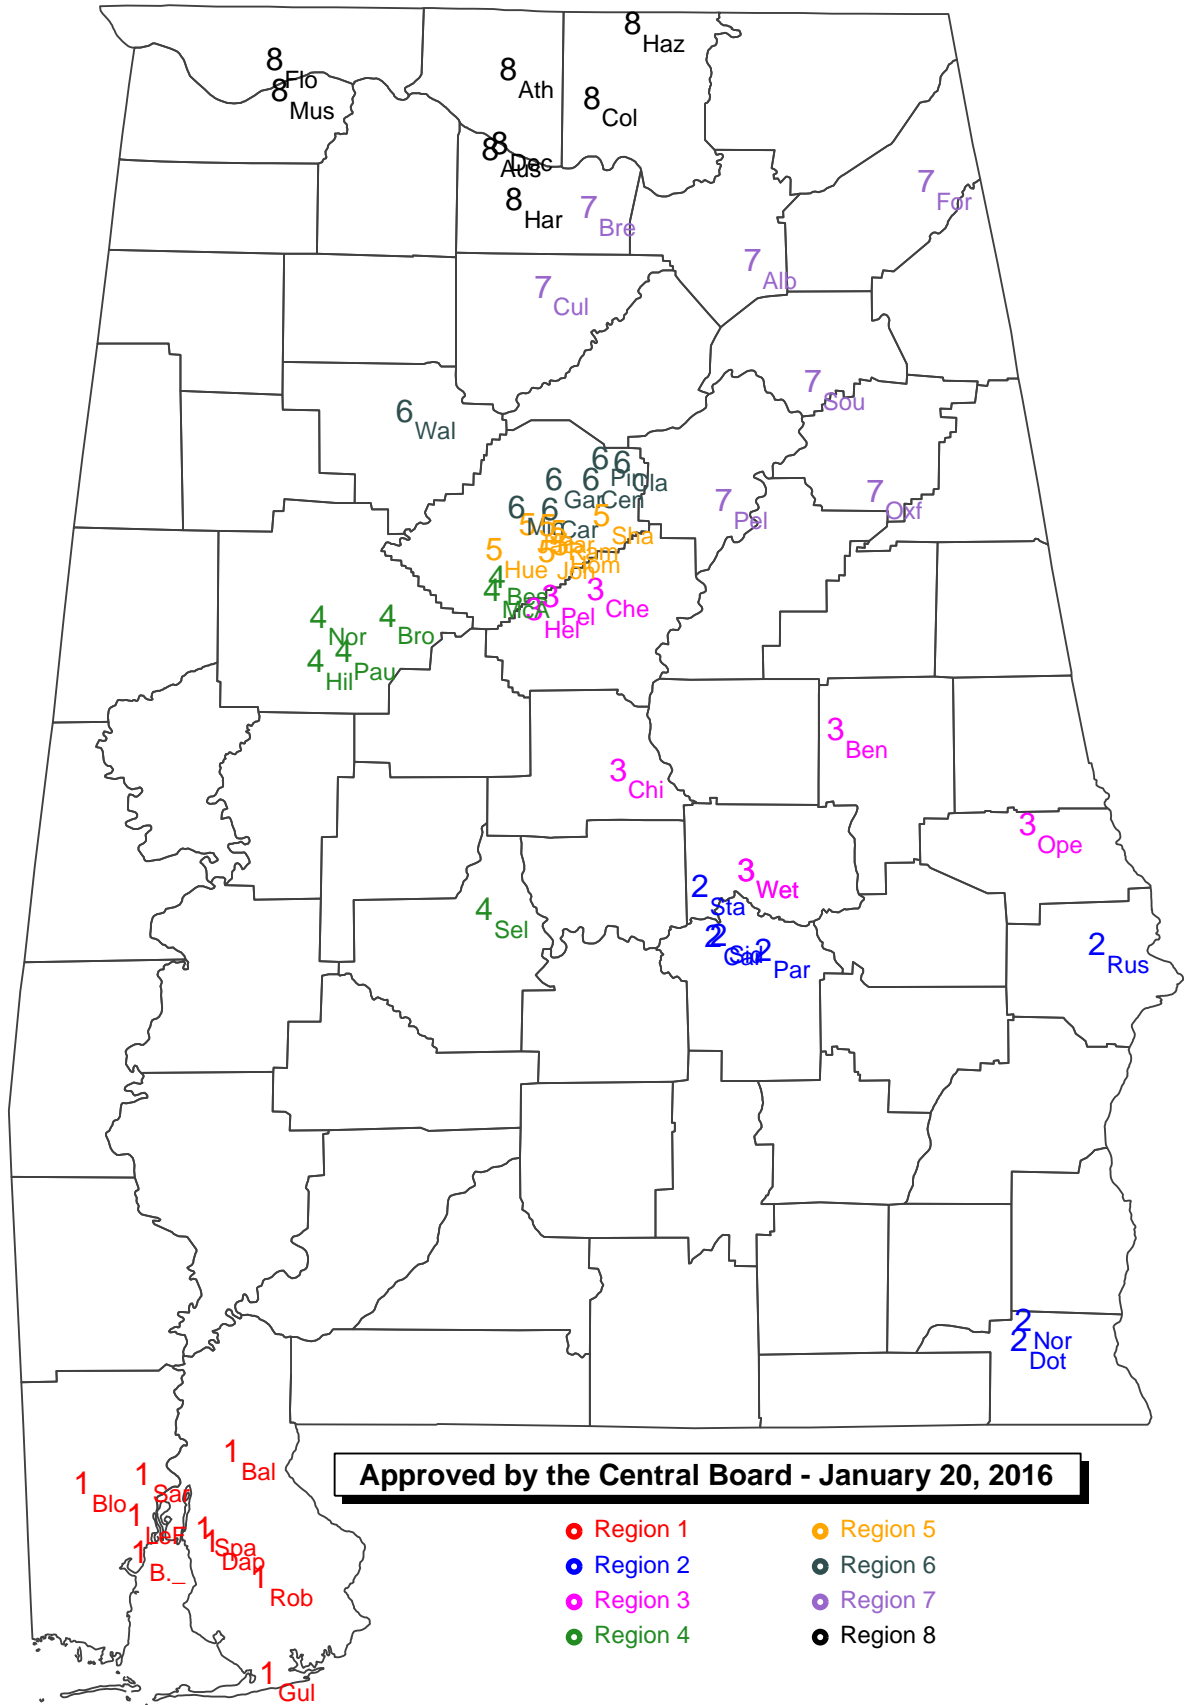

Class 6A Football (2016-17 & 2017-18)