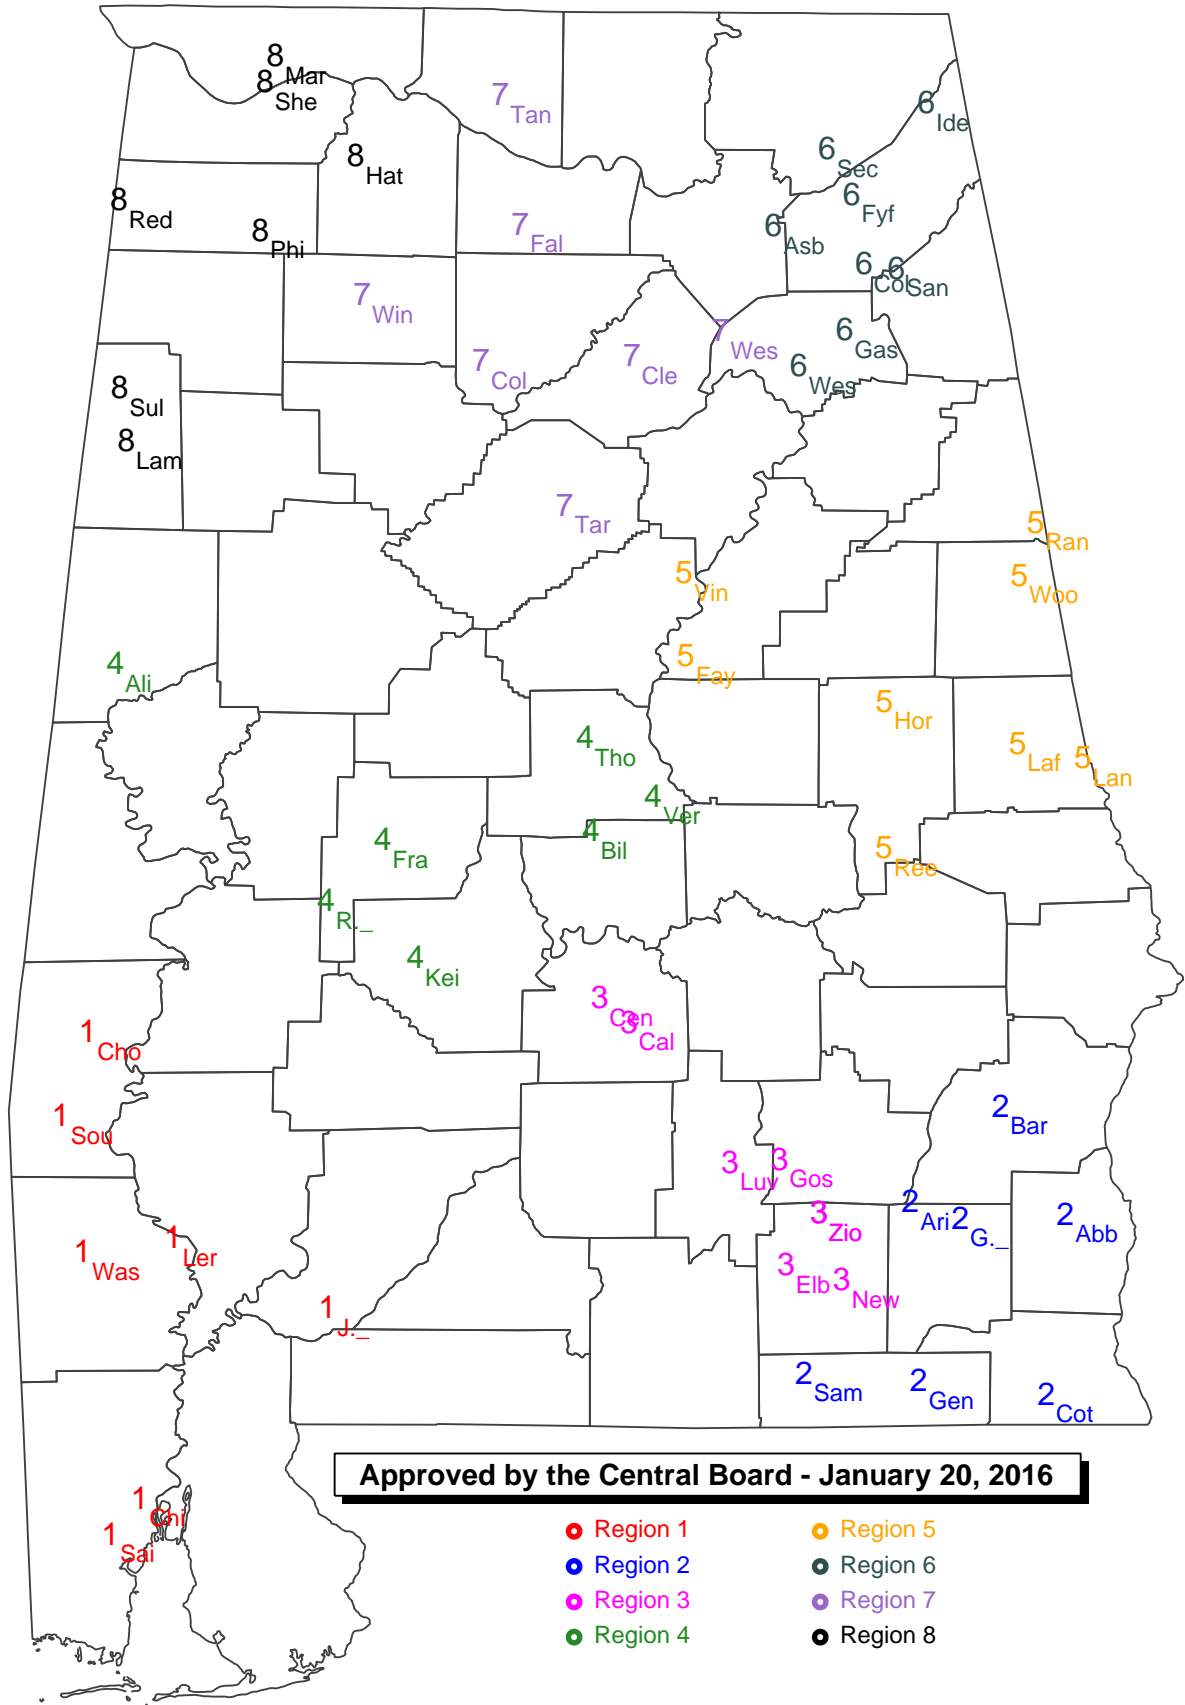

Class 2A Football (2016-17 & 2017-18)

Approved by the Central Board - January 20, 2016

- Region 1
- Region 2
- Region 3
- Region 4
- Region 5
- Region 6
- Region 7
- Region 8