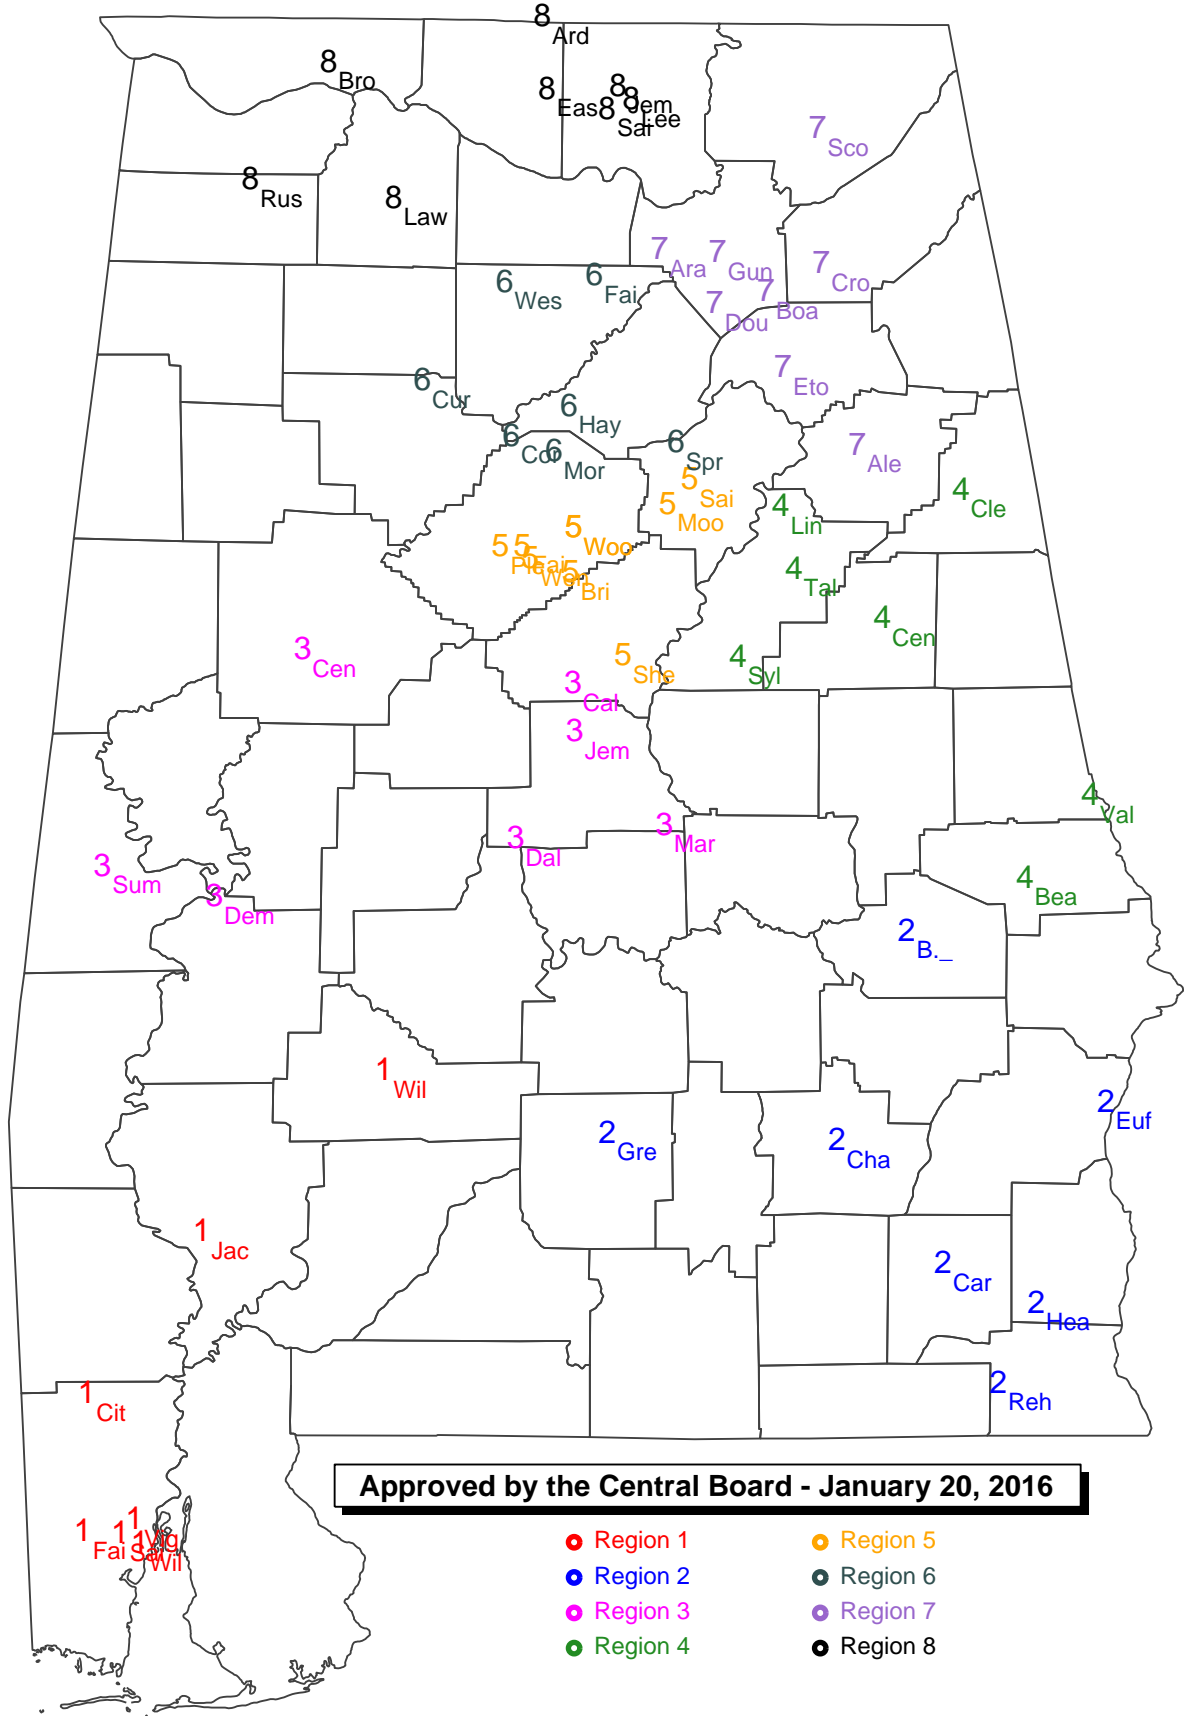

Class 5A Football (2016-17 & 2017-18)