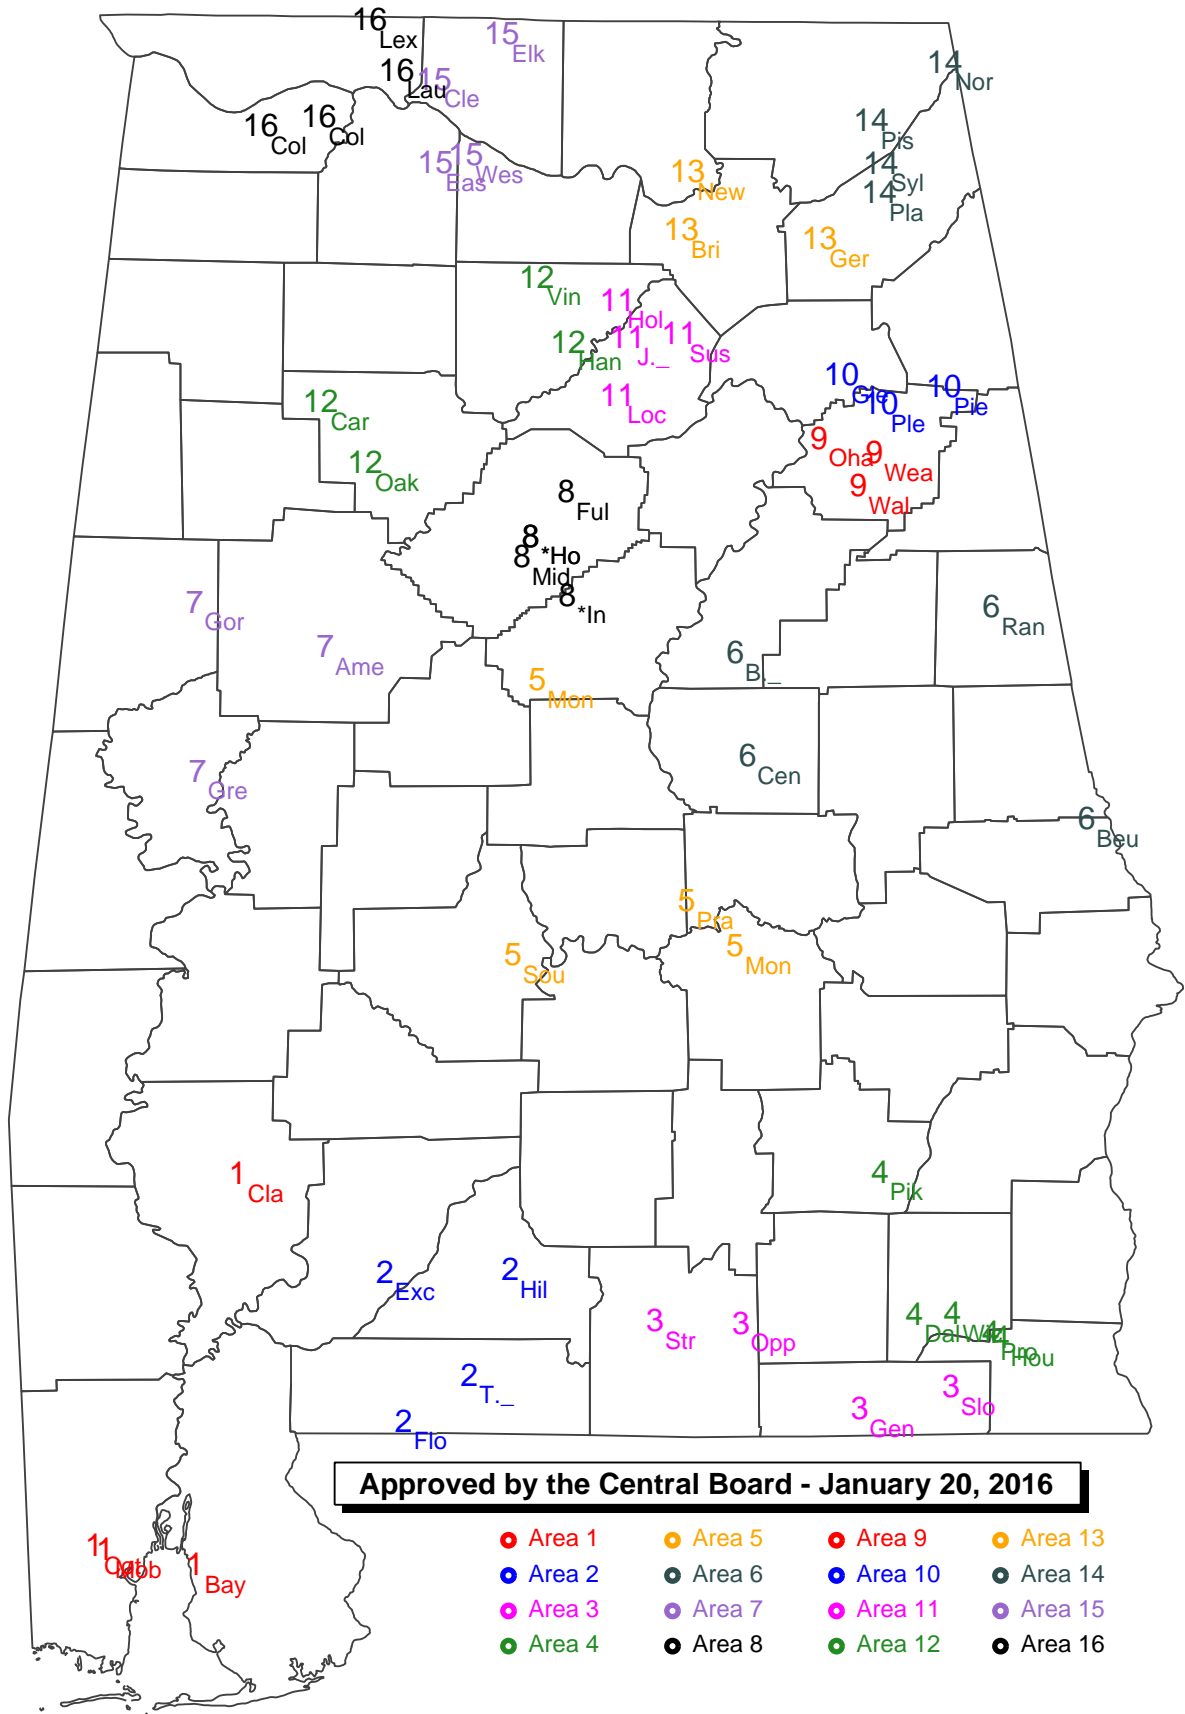

Center Point
Clay Chalkville
Gardendale
Pinson Valley

Area 13

Oxford
Pell City
Southside Gadsden

Area 14

Albertville
Brewer
Cullman
Fort Payne

Area 15

Austin
Columbia
Decatur
Hartselle

Area 16

Area 14

North Sand Mountain
Pisgah
Plainview
Sylvania

Area 15

Clements
East Lawrence
Elkmont
West Morgan

Area 16

Colbert Co.
Colbert Heights
Lauderdale Co.
Lexington

Class 3A Basketball (2016-17 & 2017-18)

AHSAA 2016-18 BASKETBALL ALIGNMENT
CLASS 2A

Area 1

Chickasaw
J. U. Blacksher
Saint Lukes

Area 2

Choctaw Co.
Leroy
Southern Choctaw
Washington Co.

Area 3

Cottonwood
Geneva Co.
Samson

Area 4

Elba
New Brockton
Zion Chapel

Area 5

Abbeville
Ariton
Barbour Co.
G. W. Long

Area 6

Calhoun
Central Hayneville
Goshen
Luverne

Area 7

Aliceville
Francis Marion
Keith
R. C. Hatch

Area 8

Horseshoe Bend
Lafayette
Lanett
Reeltown