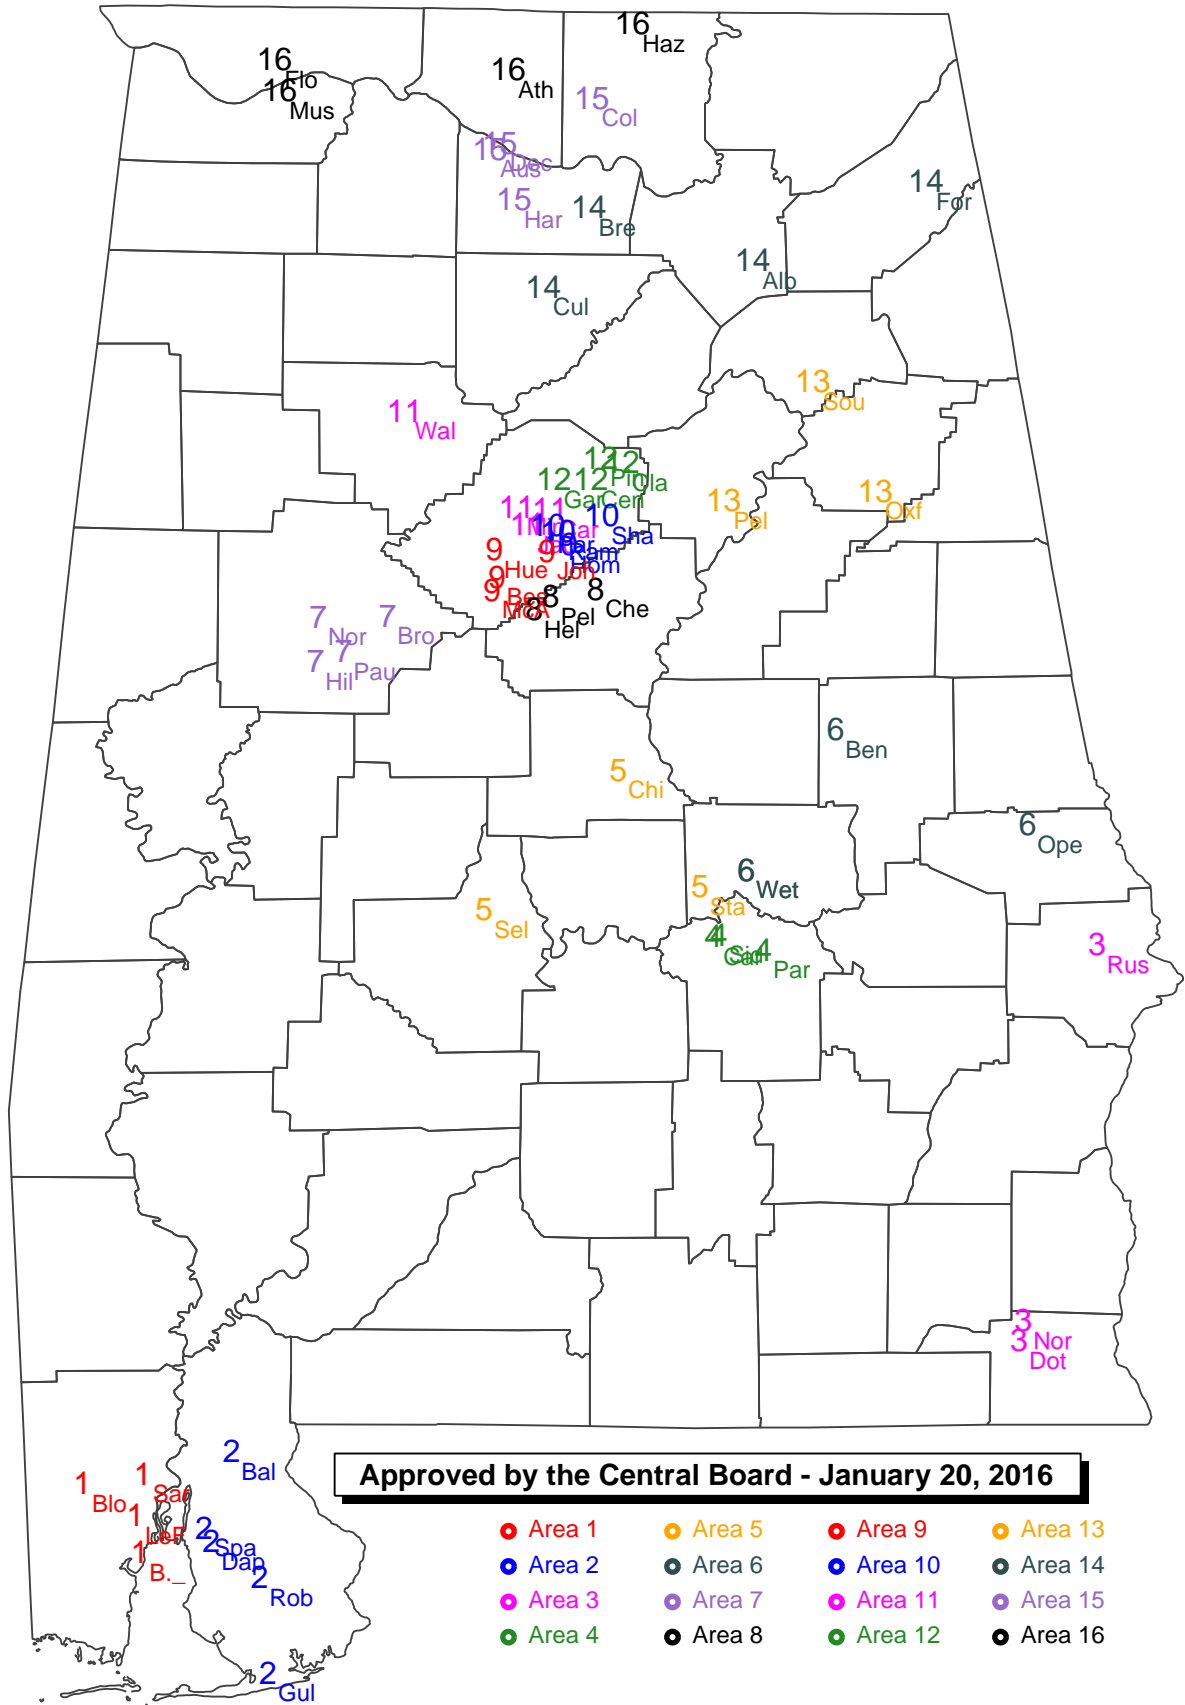

Class 6A Basketball (2016-17 & 2017-18)

Approved by the Central Board - January 20, 2016

● Area 1	● Area 5	● Area 9	● Area 13
● Area 2	● Area 6	● Area 10	● Area 14
● Area 3	● Area 7	● Area 11	● Area 15
● Area 4	● Area 8	● Area 12	● Area 16