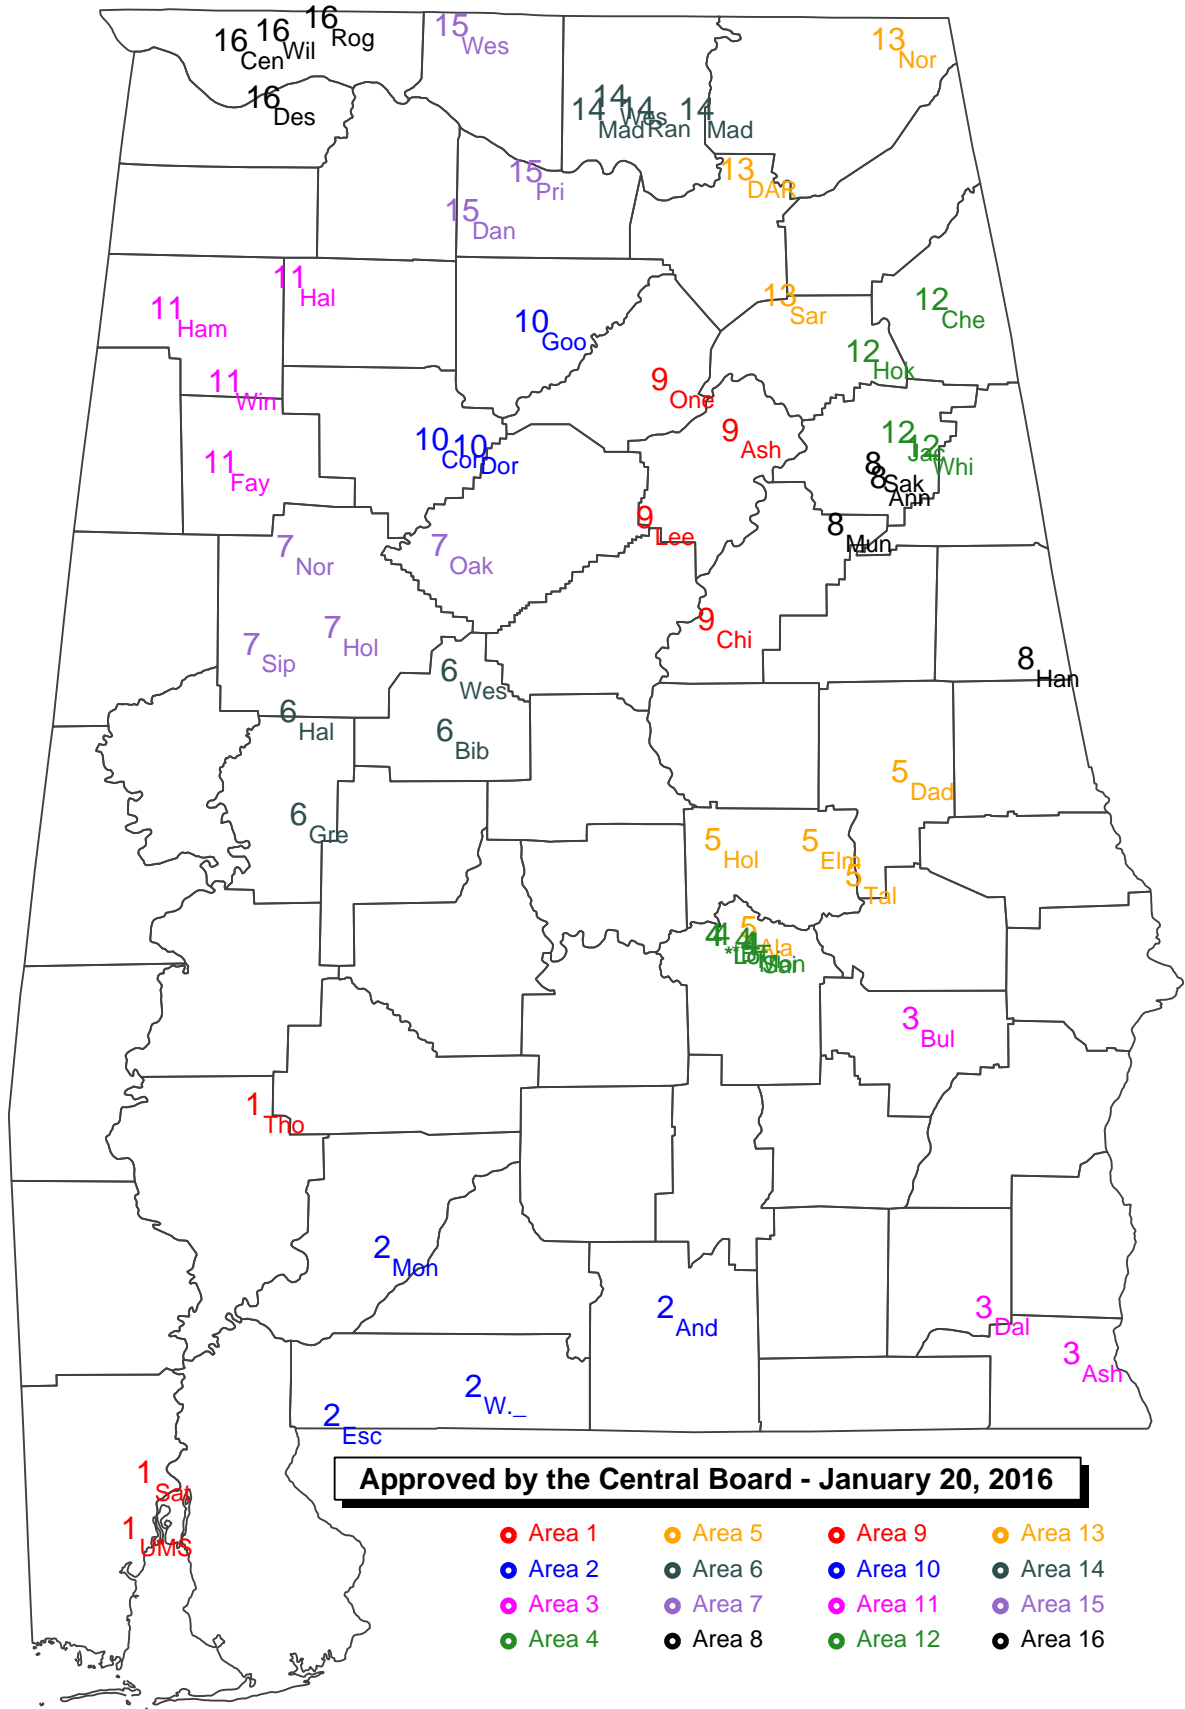

Class 4A Basketball (2016-17 & 2017-18)