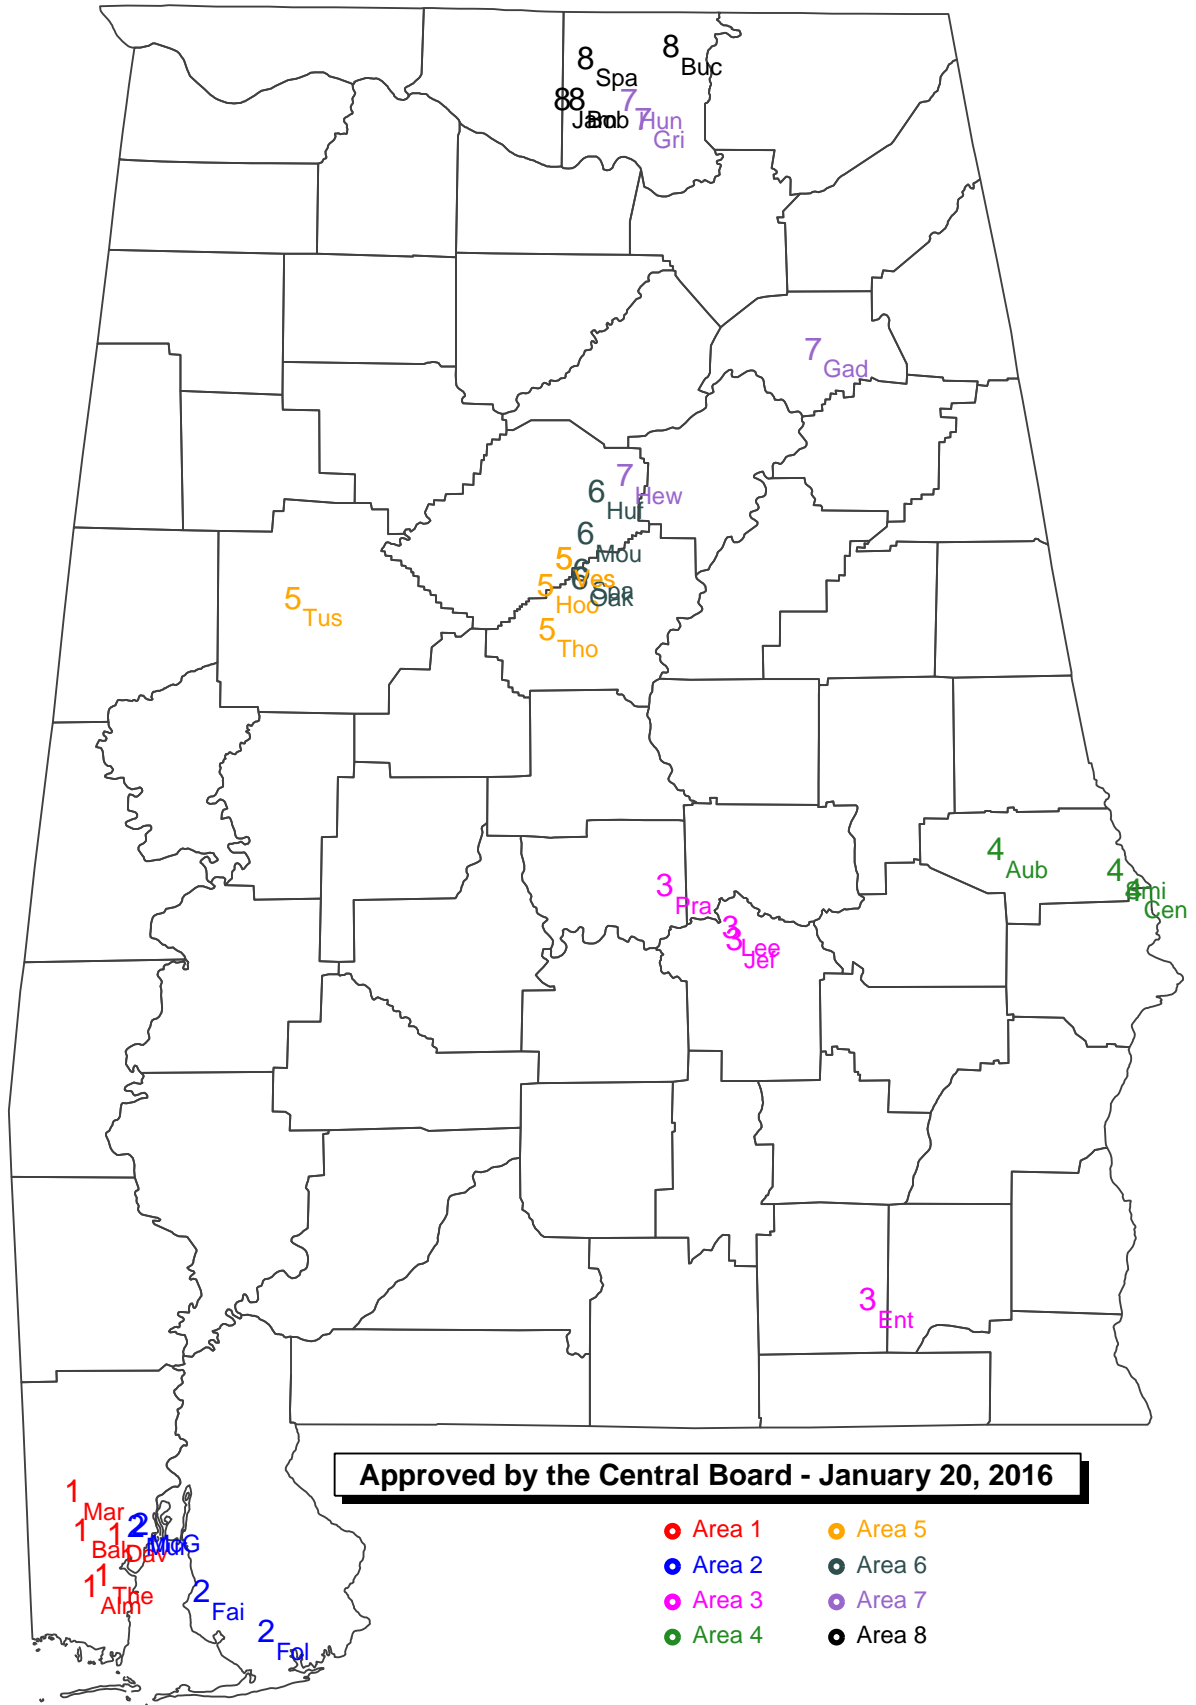

Class 7A Basketball (2016-17 & 2017-18)

Approved by the Central Board - January 20, 2016

- Area 1
- Area 2
- Area 3
- Area 4
- Area 5
- Area 6
- Area 7
- Area 8