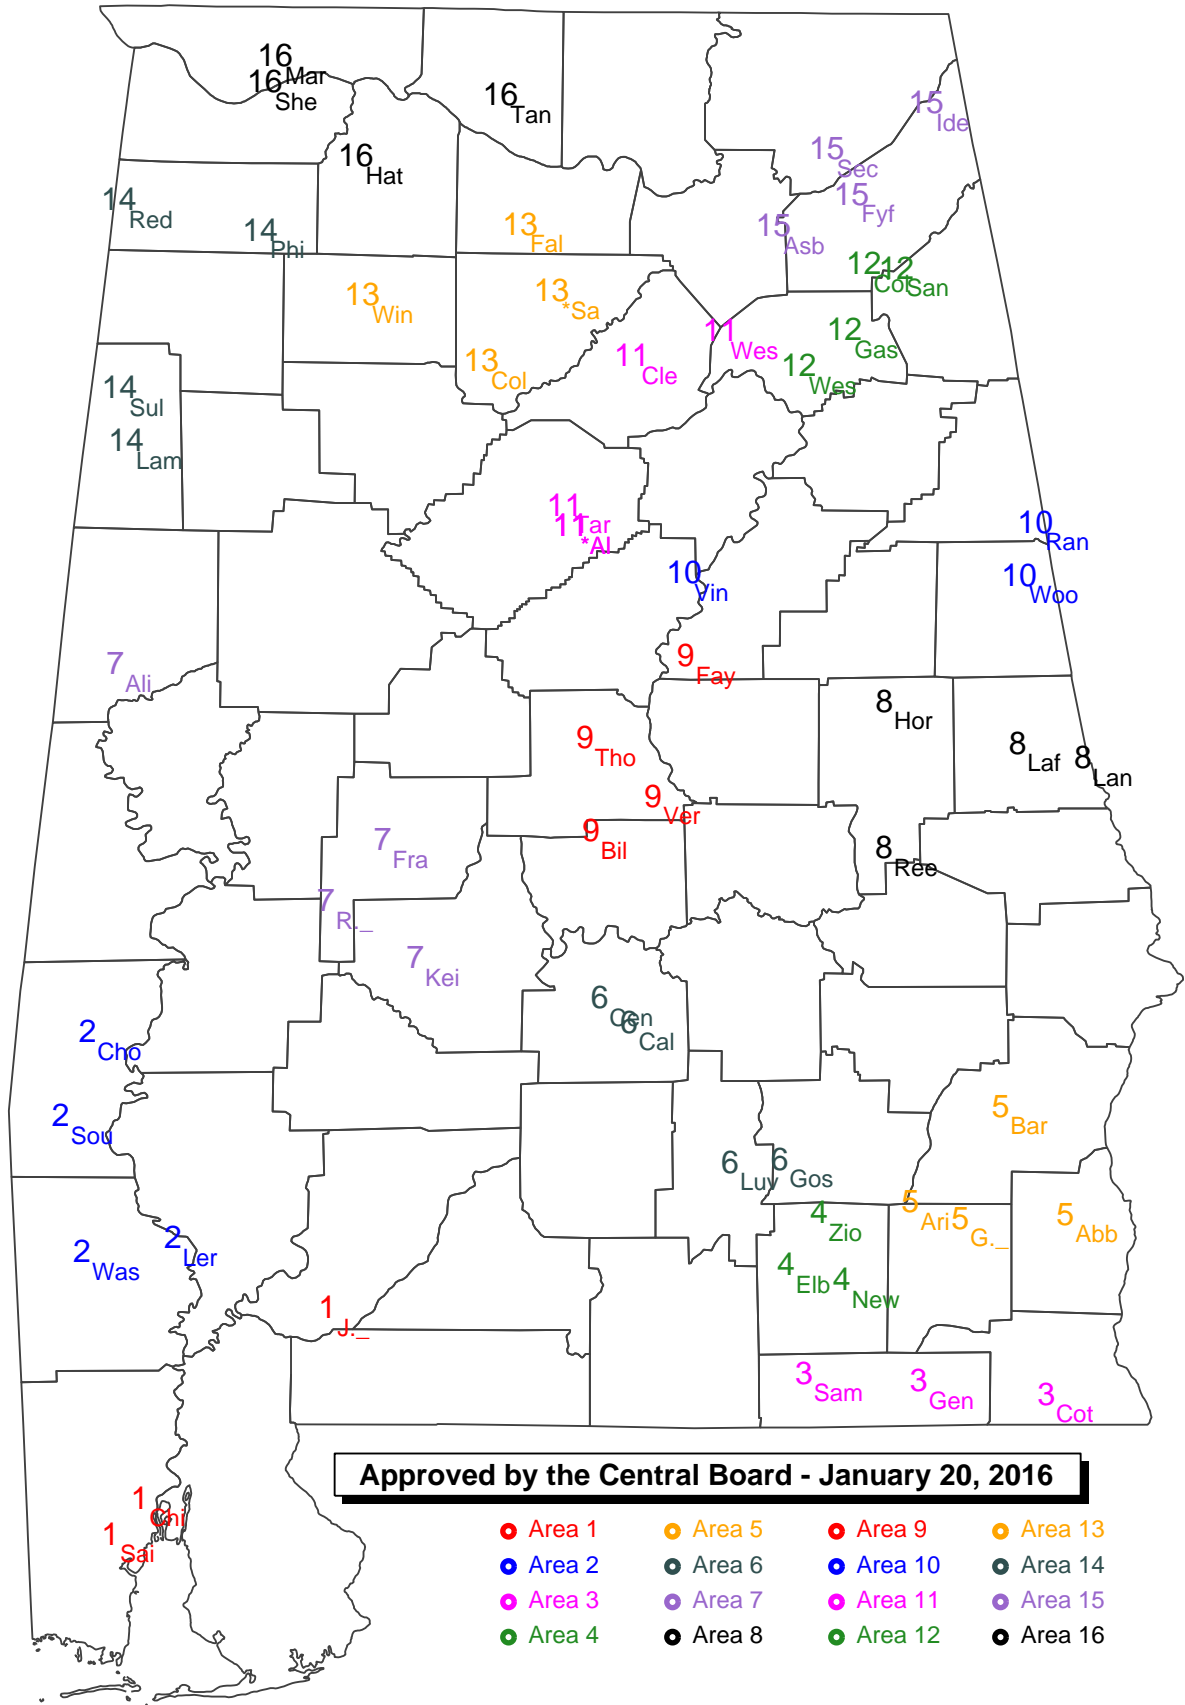

Class 2A Basketball (2016-17 & 2017-18)