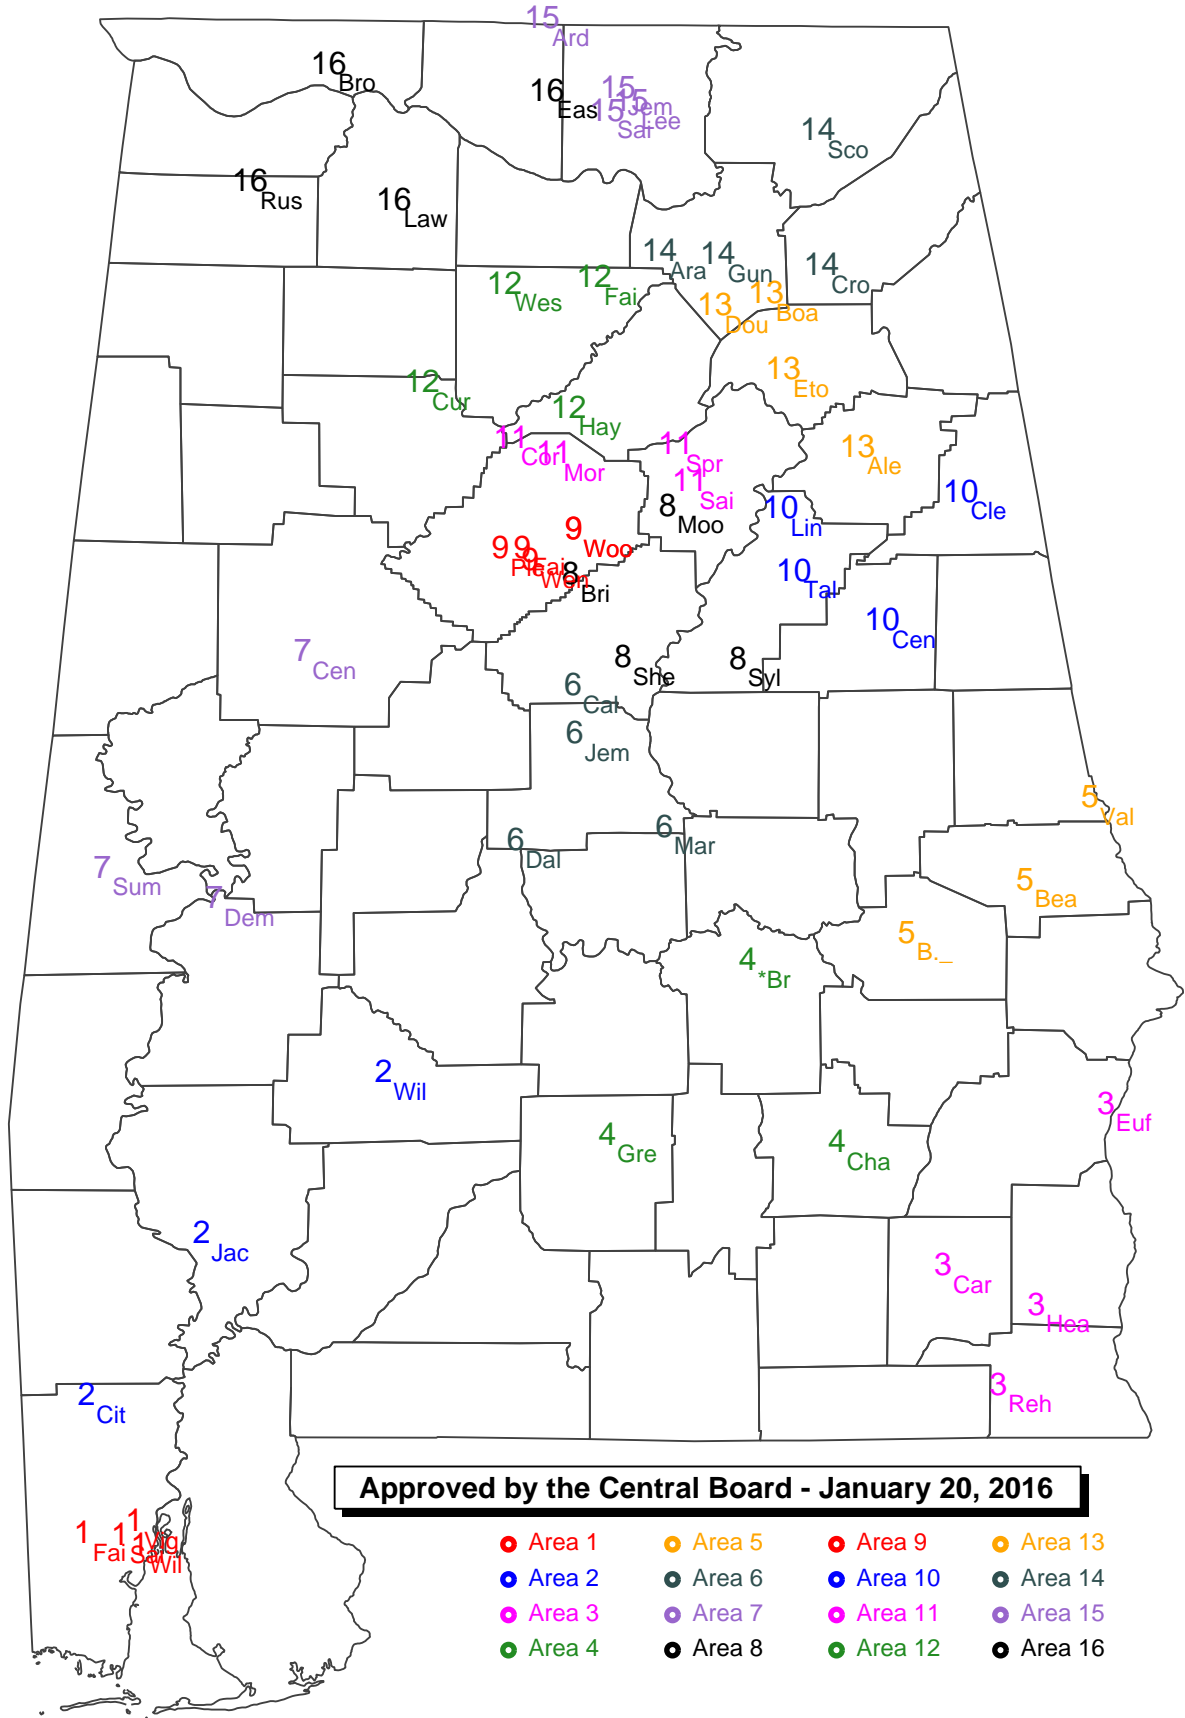

Class 5A Basketball (2016-17 & 2017-18)