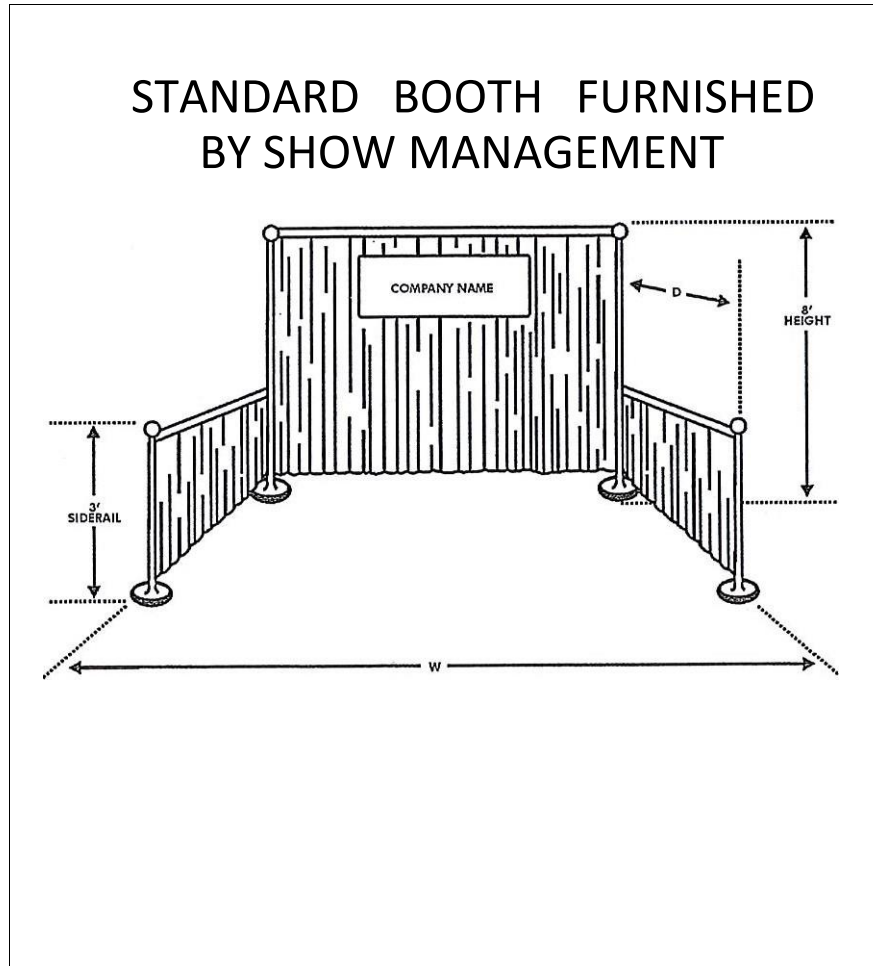

## BOOTH DISPLAY SPECIFICATIONS

### 10' X 10' BOOTH SPACE

Booth package includes 8' high background drapery and 3' high side divider drapery, 1 company ID sign, 1 6' topped and skirted table, 2 chairs, and 1 wastebasket

**No exhibitor will be permitted to erect signage or display material outside the perimeters of his/her own exhibit area, including but not limited to, no displays shall extend above booth drapery height of 8 feet**